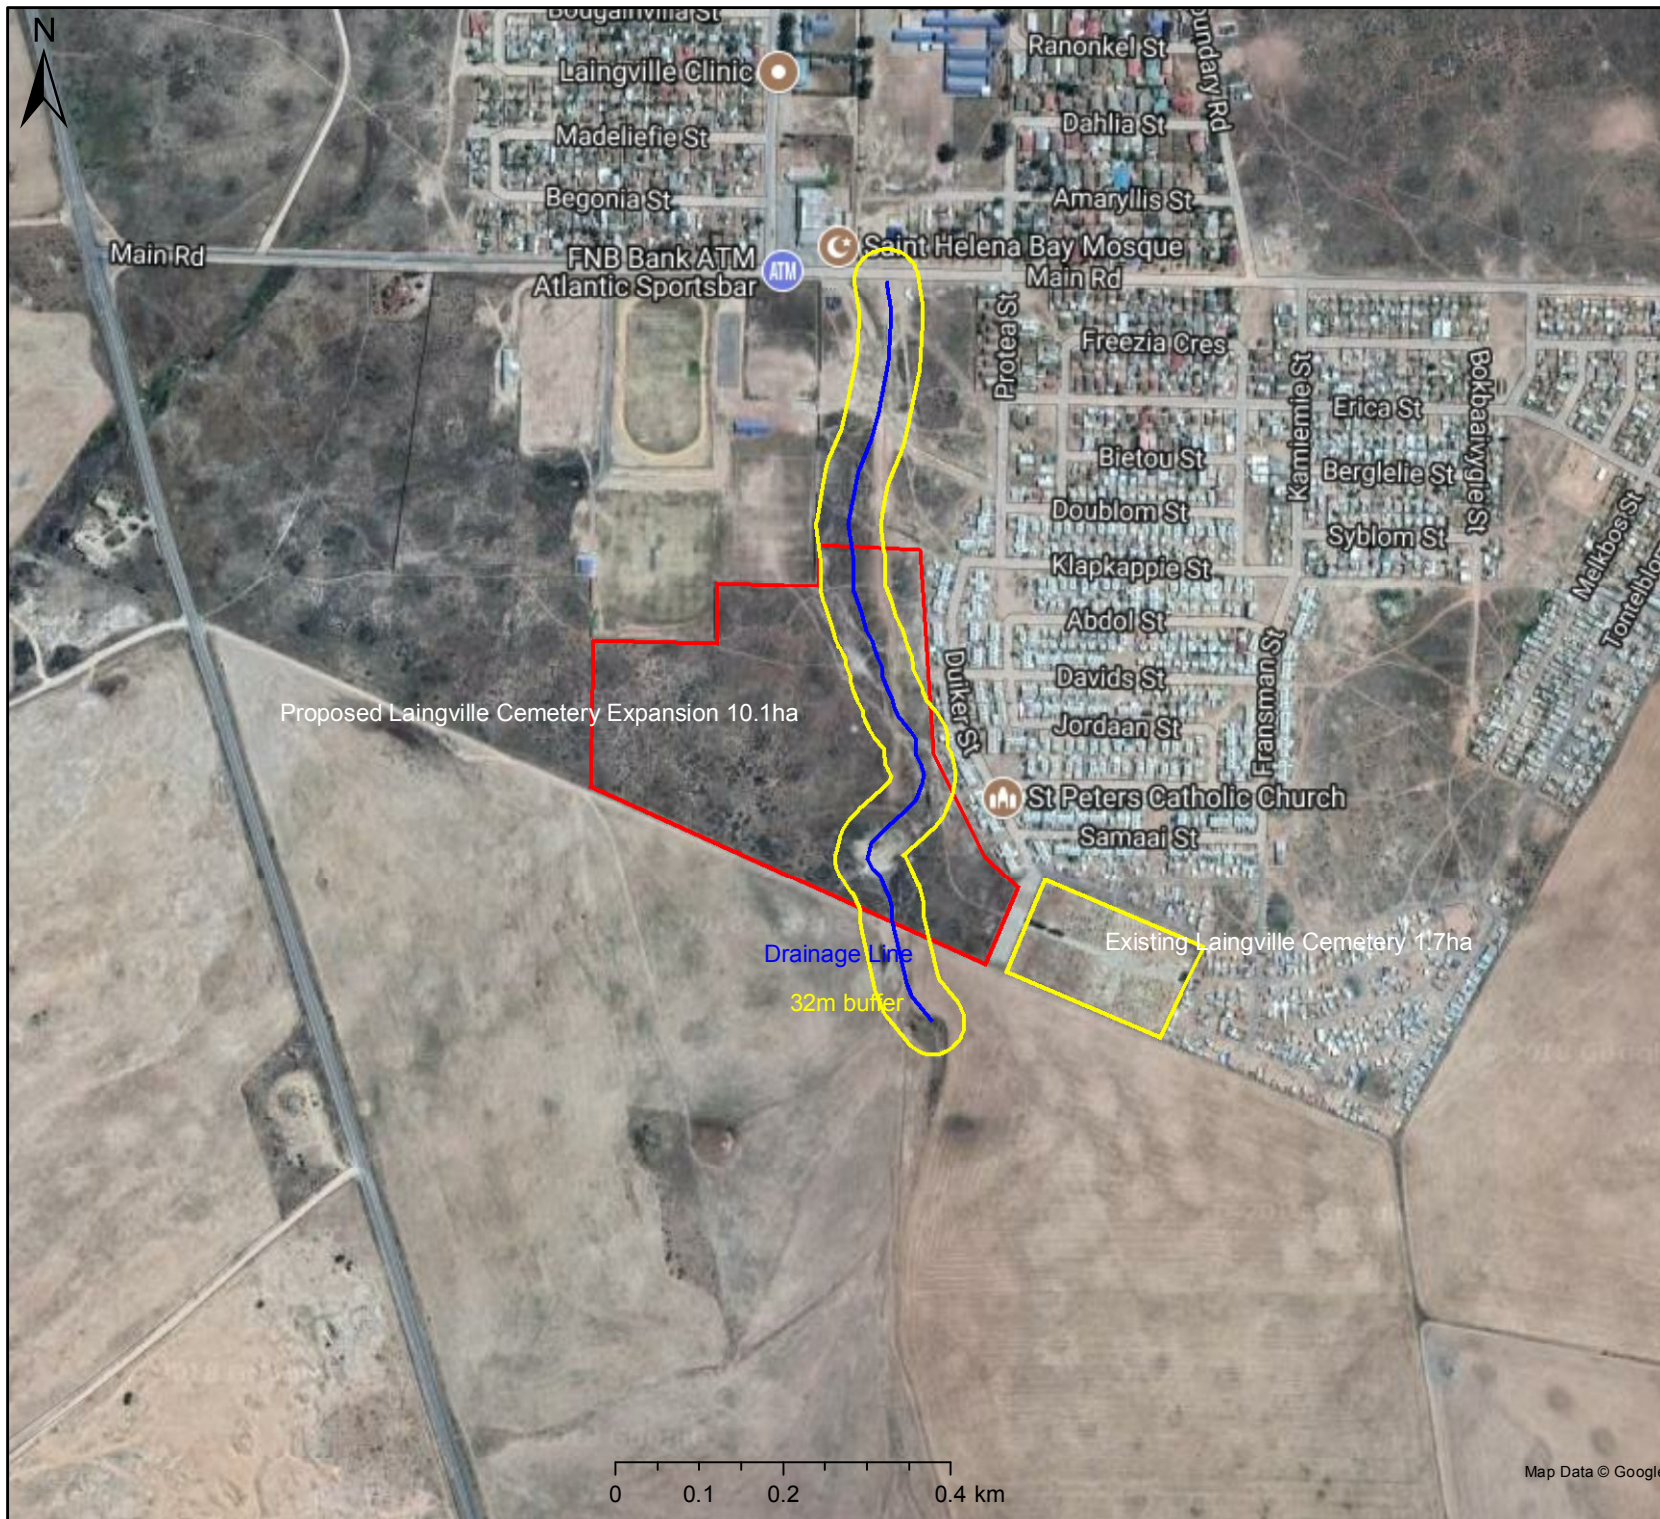

Appendix A: Locality Map

Scale: 1:9 028

Date created: July 25, 2018

Western Cape
Government

Agriculture

Map Data © Google