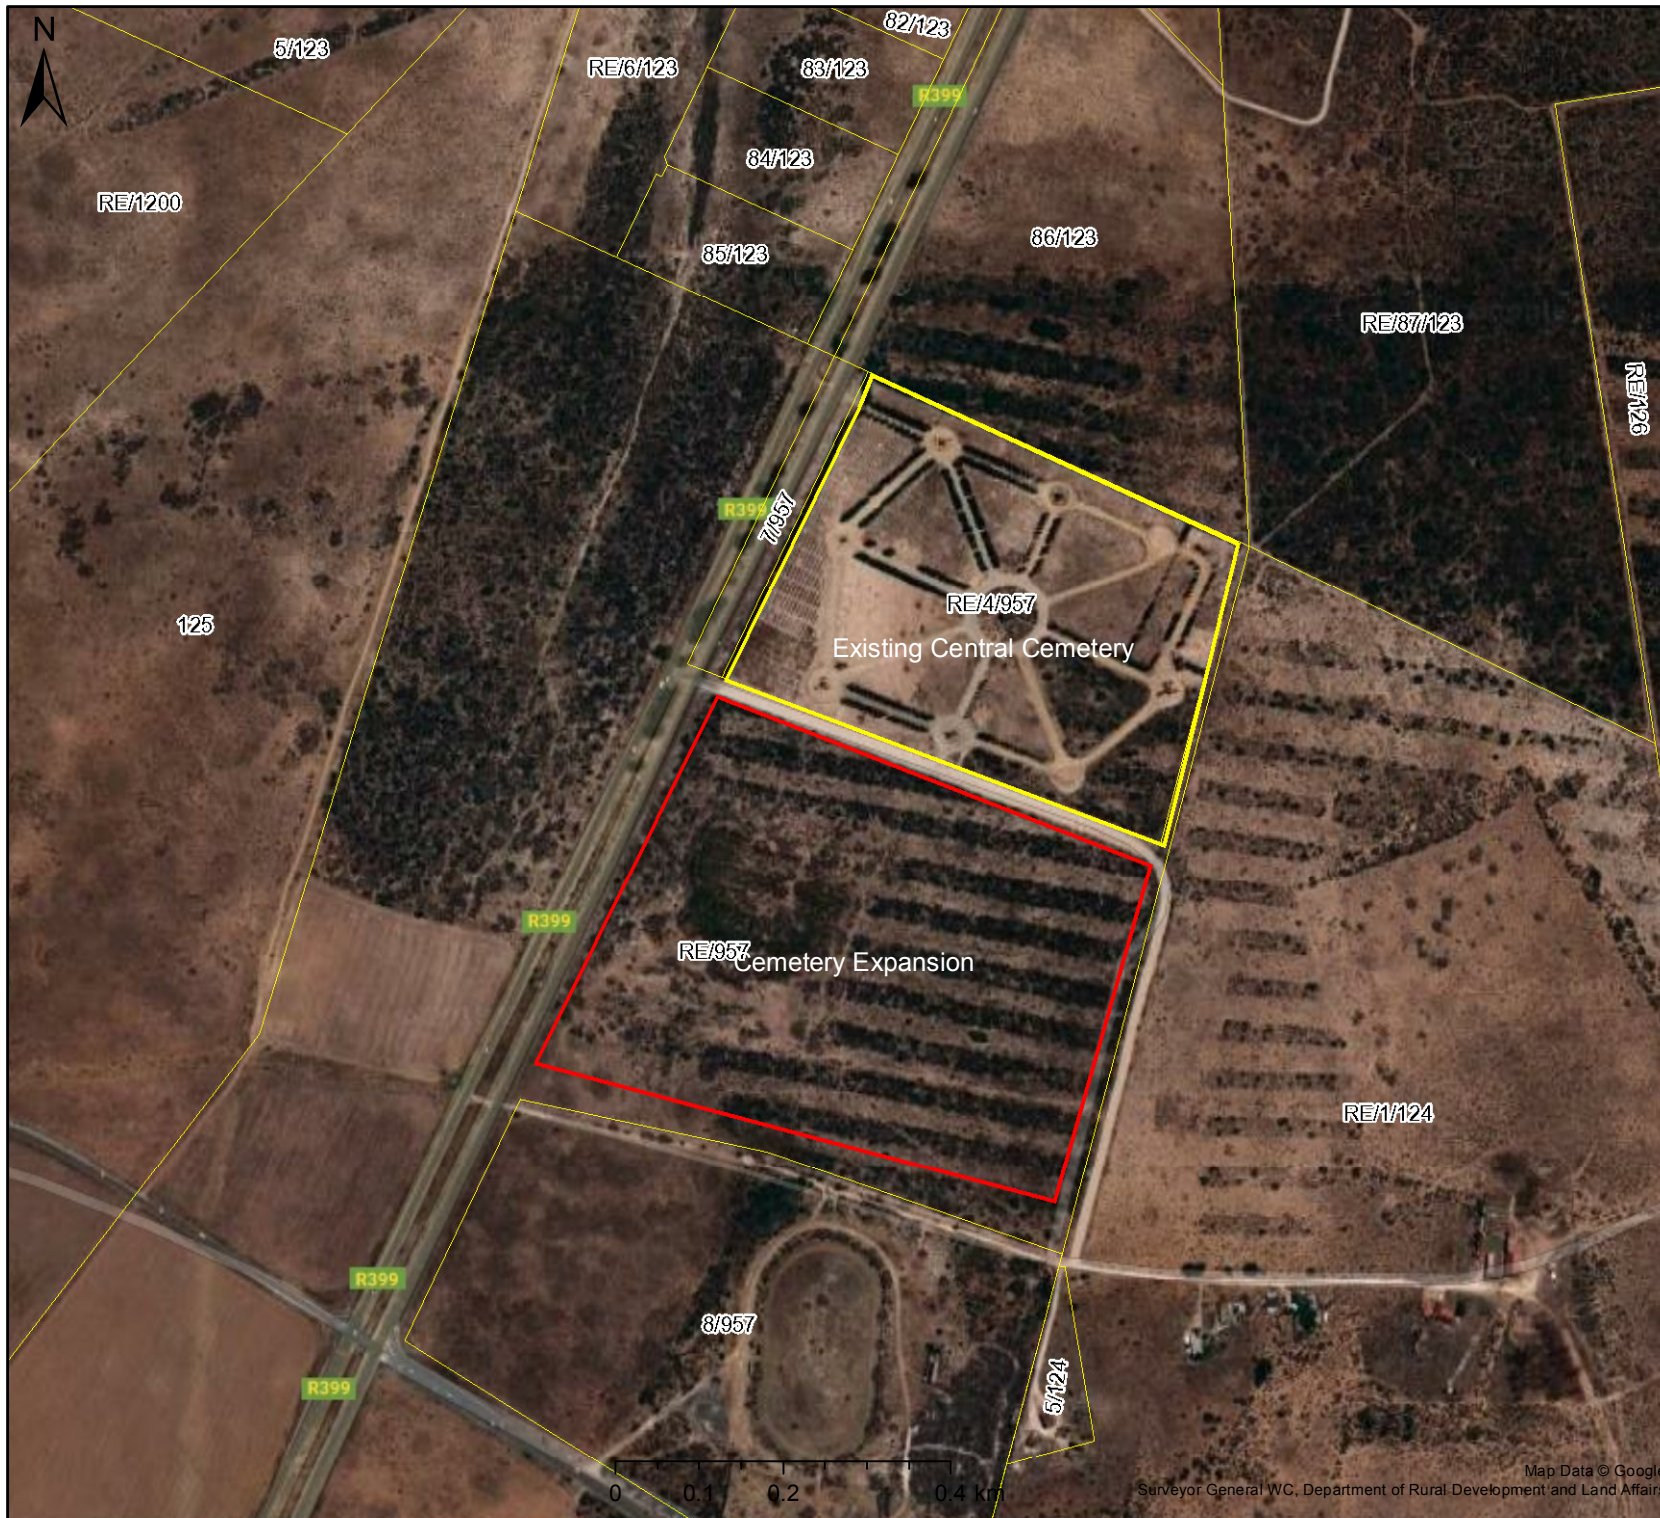

Appendix A: Locality Map

Legend

-  Farm Portions
-  Erf

Scale: 1:9 028

Date created: June 27, 2018

Western Cape
Government

Agriculture