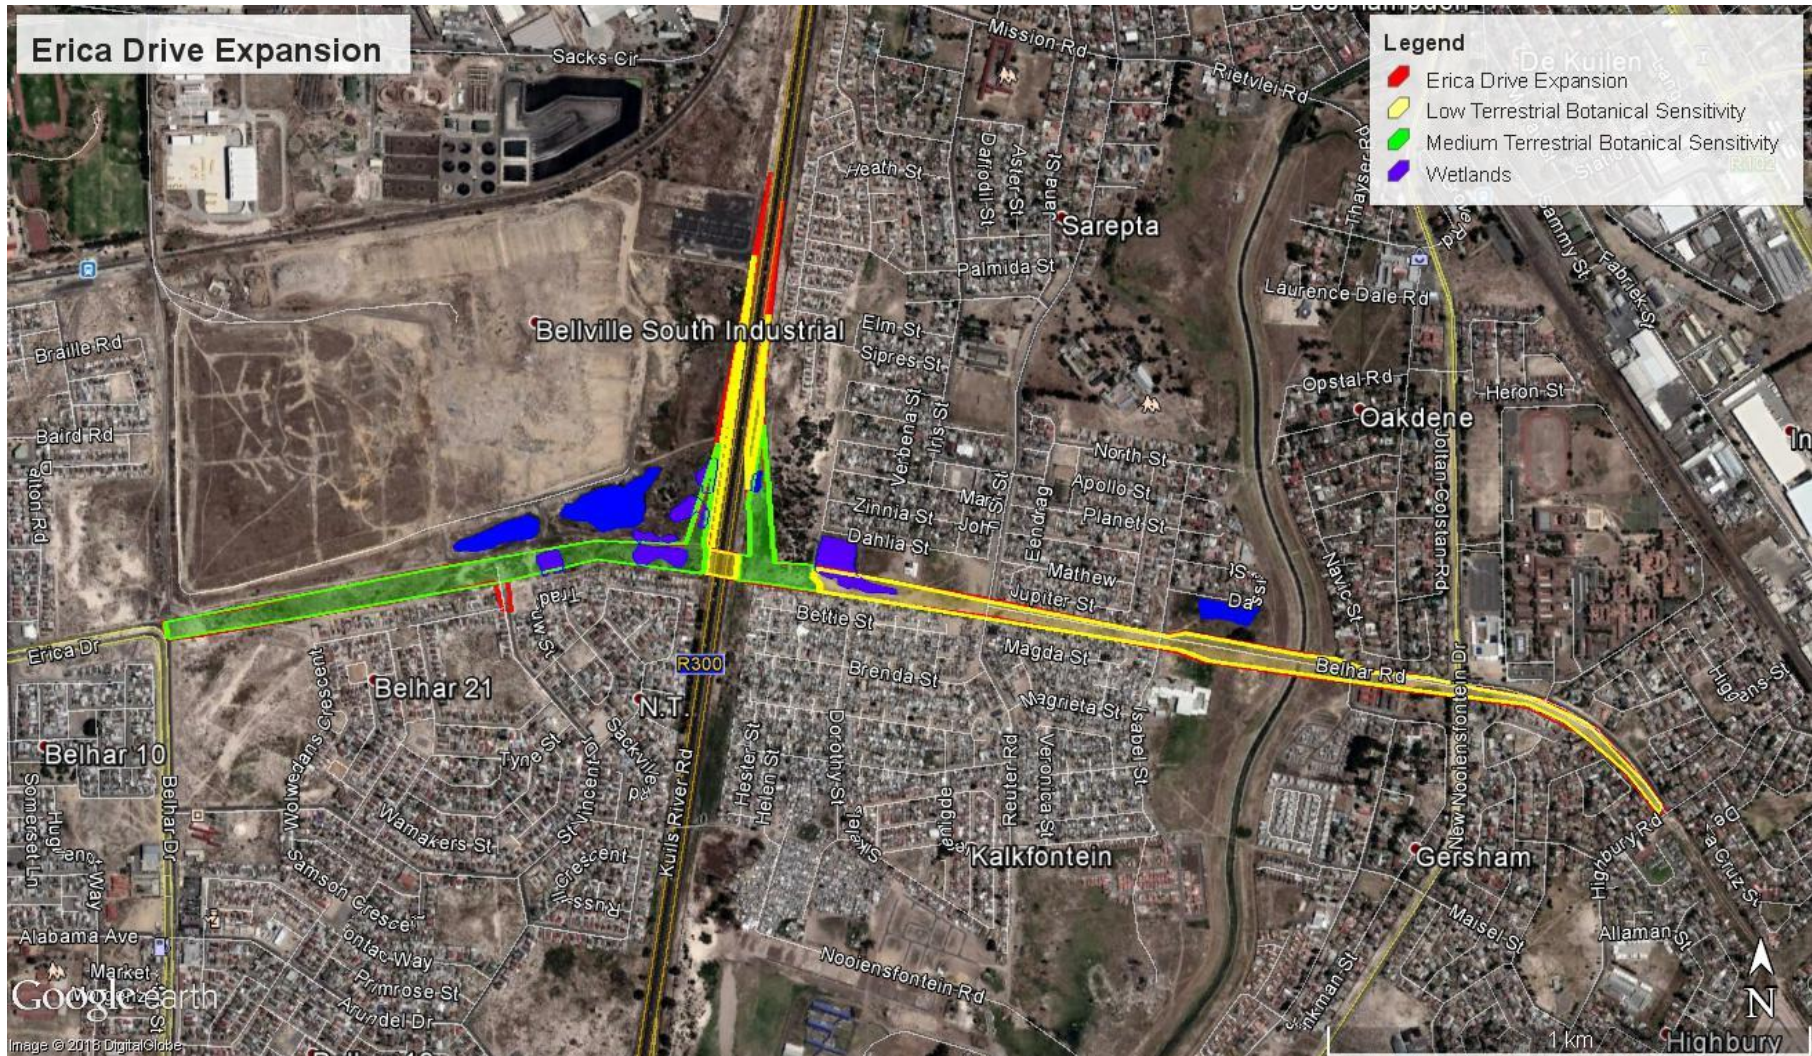

Appendix D:
Biodiversity Overlay Map/s

Biodiversity Map/s D1:

Sensitive environmental features as recorded on the site and surrounds by botanical and freshwater specialists

Biodiversity Map A1: Sensitive environmental features as recorded on the site and surrounds by botanical and freshwater specialists

Biodiversity Map/s D2:

**Biodiversity features on the site and
surrounds as per City of Cape Town
Biodiversity Network 2017**

Biodiversity Map D2: Biodiversity features on the site and surrounds as per City of Cape Town Biodiversity Network 2017.