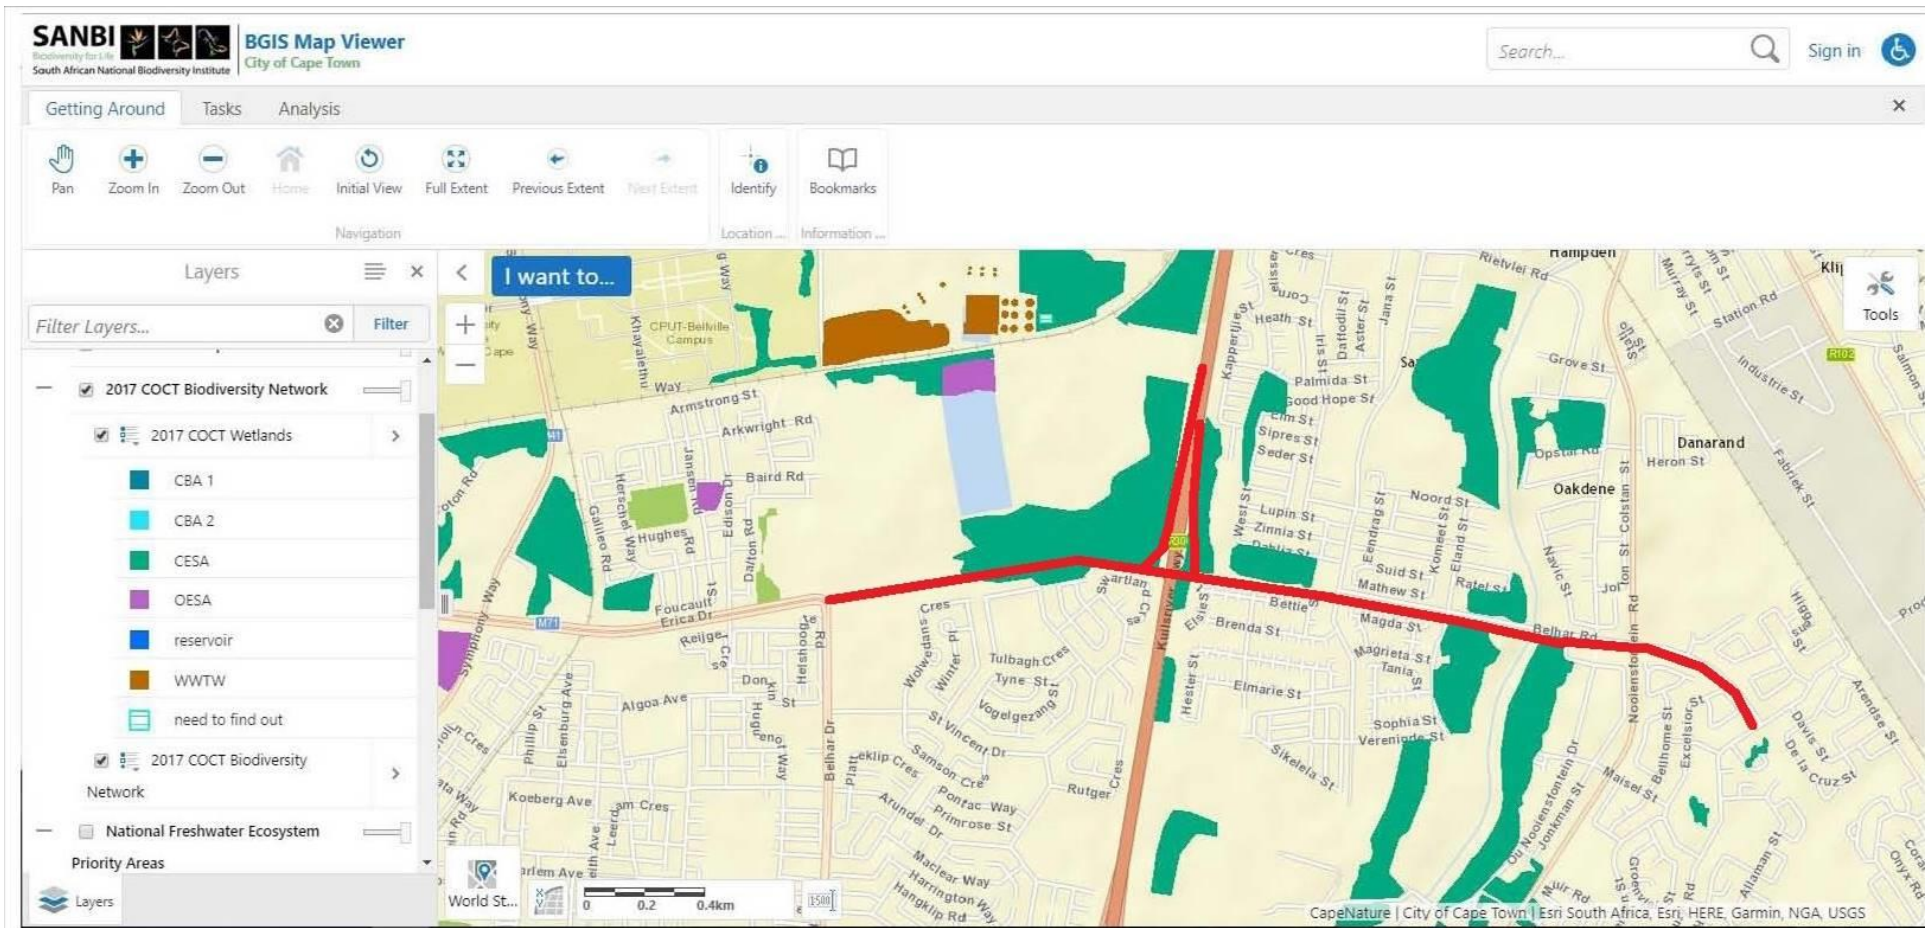

Appendix D:
Biodiversity Overlay Map/s

Biodiversity Map/s D1:

Sensitive environmental features as recorded on the site and surrounds by botanical and freshwater specialists

Biodiversity Map A1: Sensitive environmental features as recorded on the site and surrounds by botanical and freshwater specialists

Biodiversity Map/s D2:

**Biodiversity features on the site and
surrounds as per City of Cape Town
Biodiversity Network 2017**

Biodiversity Map D2: Biodiversity features on the site and surrounds as per City of Cape Town Biodiversity Network 2017.