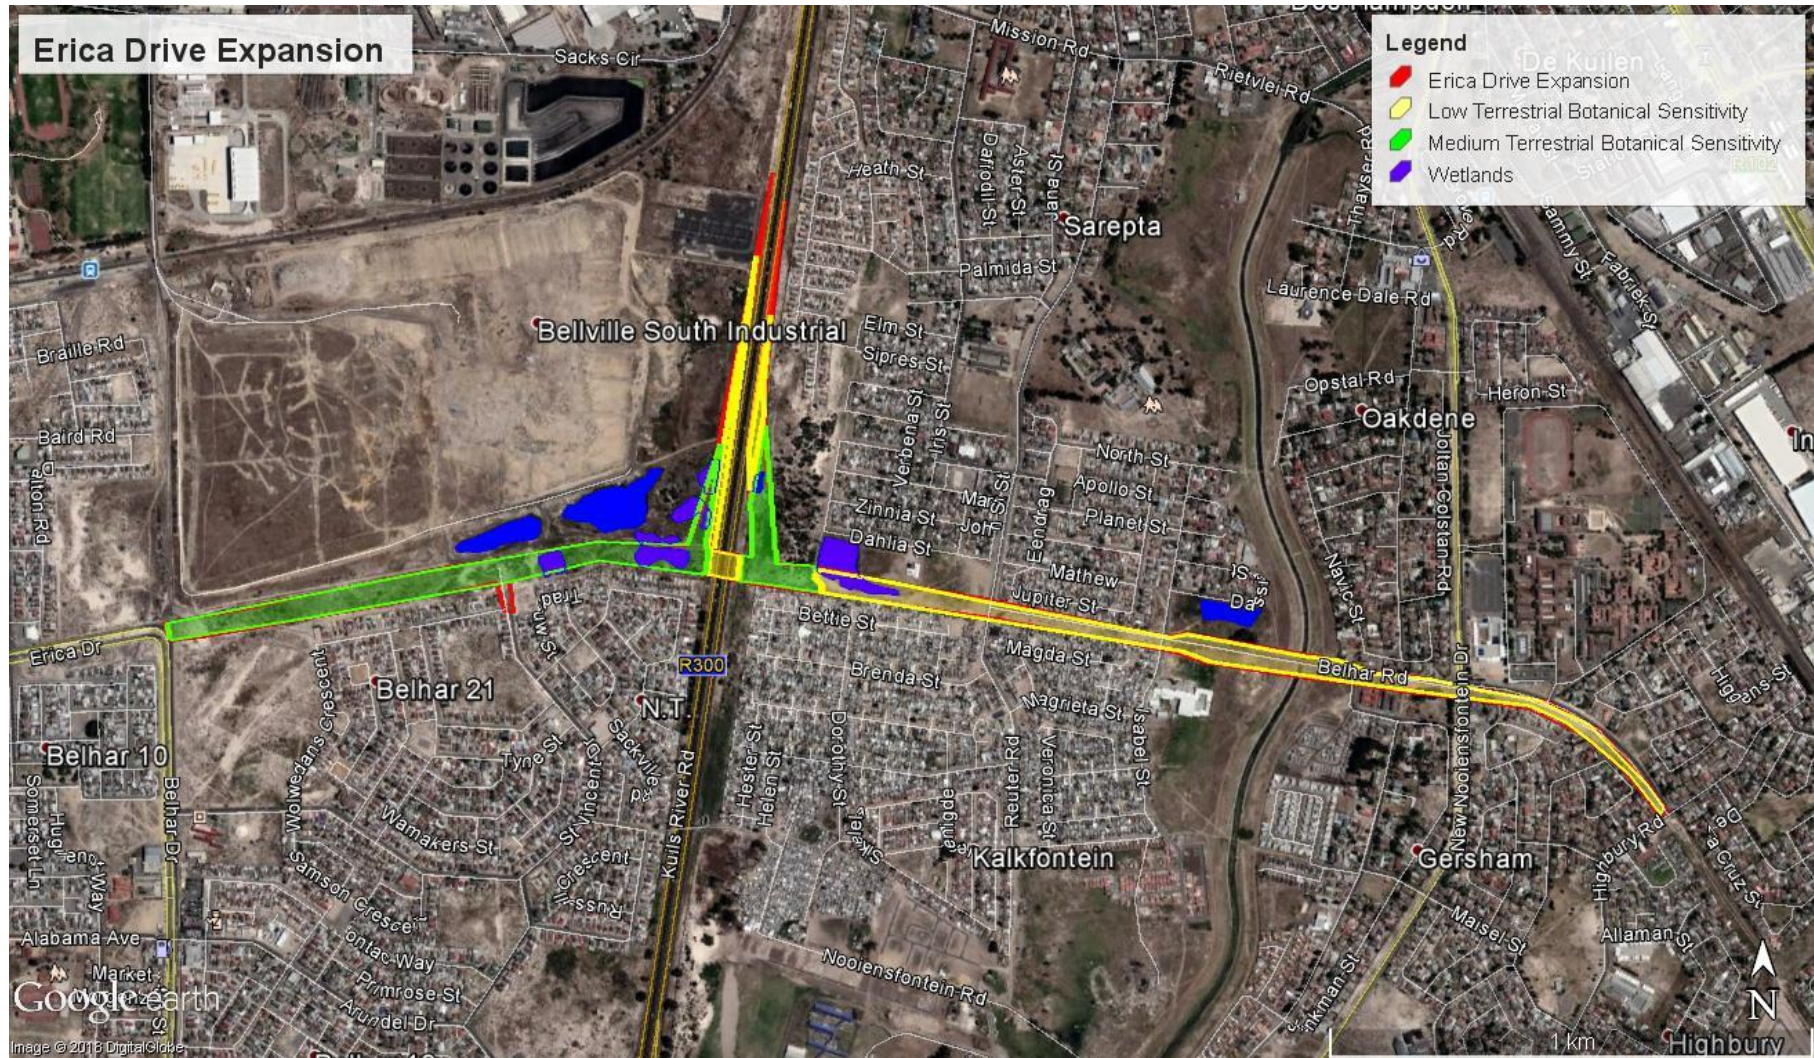

Appendix D:
Biodiversity Overlay Map/s

Biodiversity Map/s D1:

Sensitive environmental features as recorded on the site and surrounds by botanical and freshwater specialists

Biodiversity Map A1: Sensitive environmental features as recorded on the site and surrounds by botanical and freshwater specialists

Biodiversity Map/s D2:

**Biodiversity features on the site and
surrounds as per City of Cape Town
Biodiversity Network 2017**

Biodiversity Map D2: Biodiversity features on the site and surrounds as per City of Cape Town Biodiversity Network 2017.