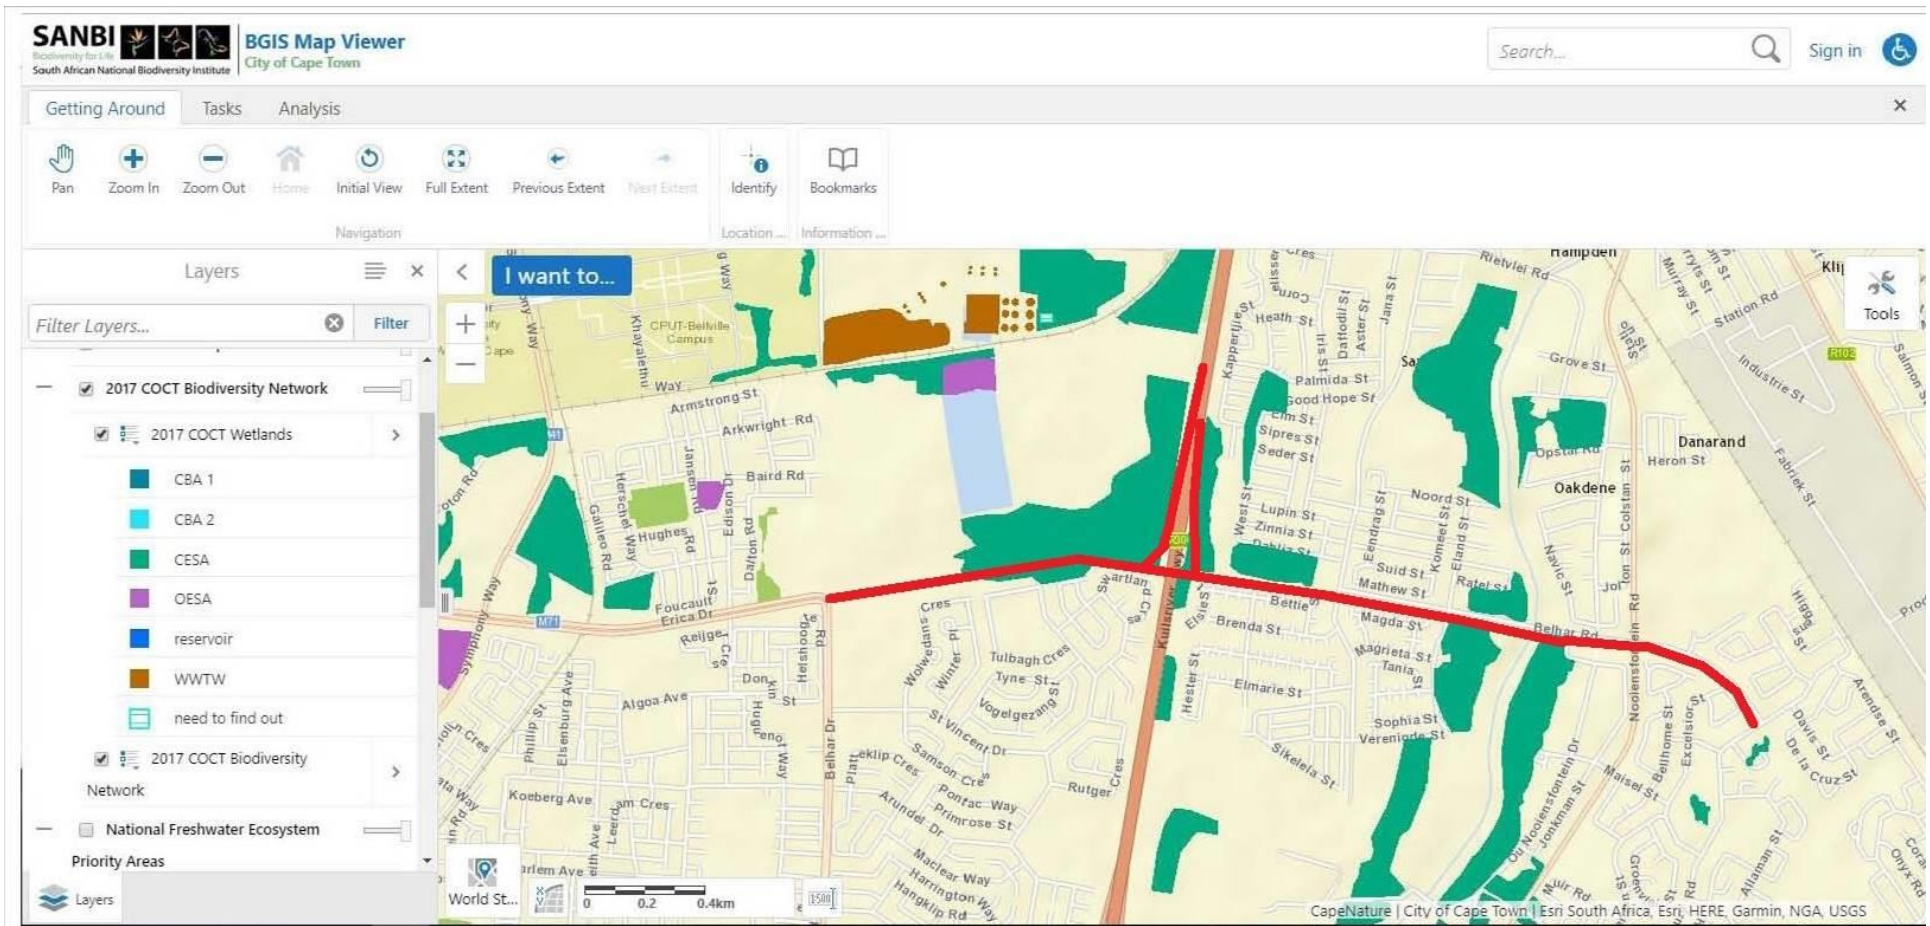

Appendix D:
Biodiversity Overlay Map/s

Biodiversity Map/s D1:

Sensitive environmental features as recorded on the site and surrounds by botanical and freshwater specialists

Biodiversity Map A1: Sensitive environmental features as recorded on the site and surrounds by botanical and freshwater specialists

Biodiversity Map/s D2:

**Biodiversity features on the site and
surrounds as per City of Cape Town
Biodiversity Network 2017**

Biodiversity Map D2: Biodiversity features on the site and surrounds as per City of Cape Town Biodiversity Network 2017.