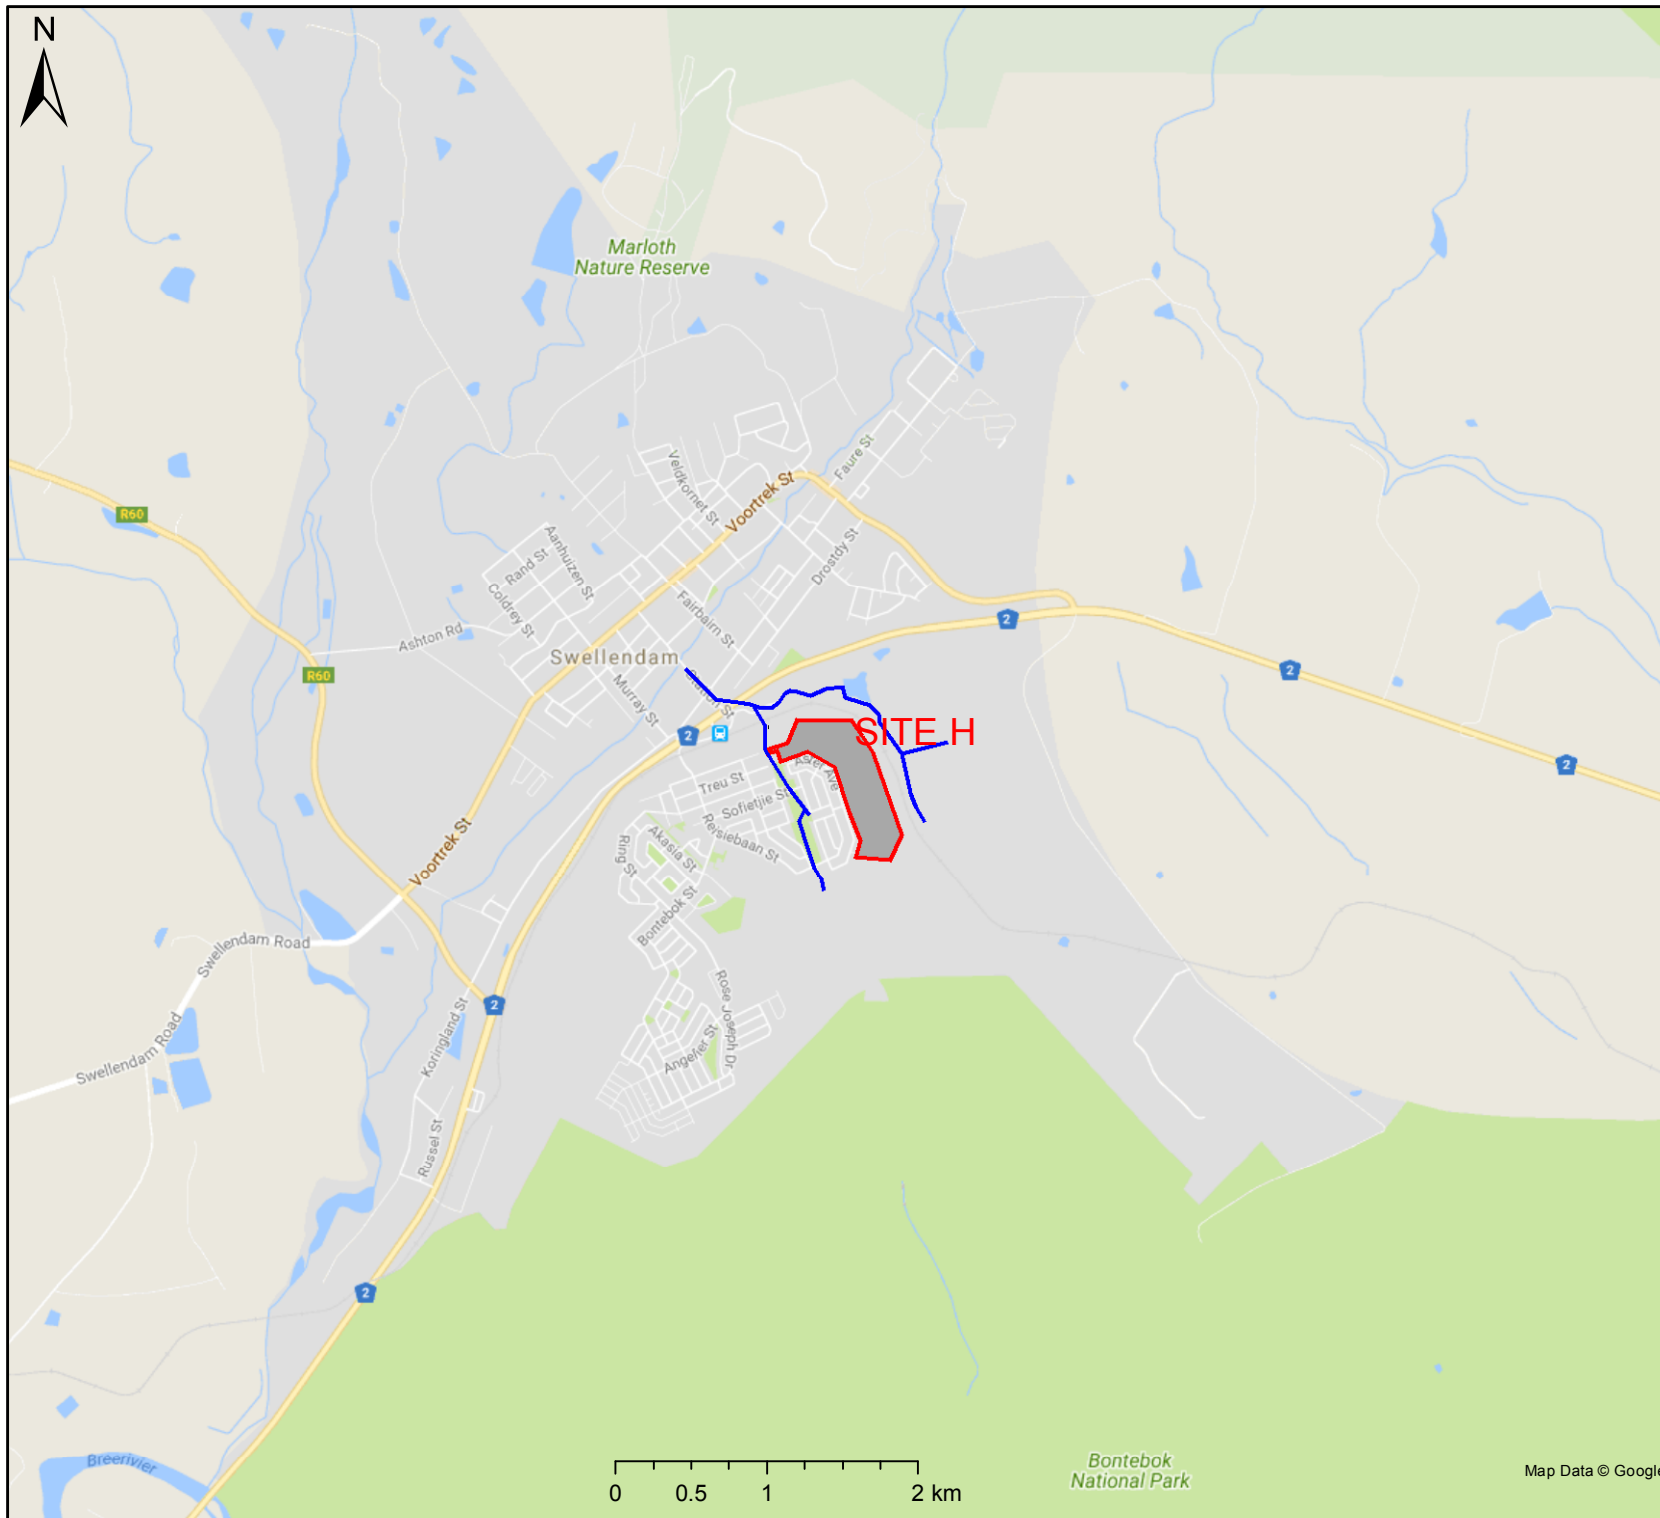

# Swellendam Locality Map 2

Scale: 1:50 000

Date created: June 5, 2018

Western Cape  
Government

Agriculture

Map Data © Google