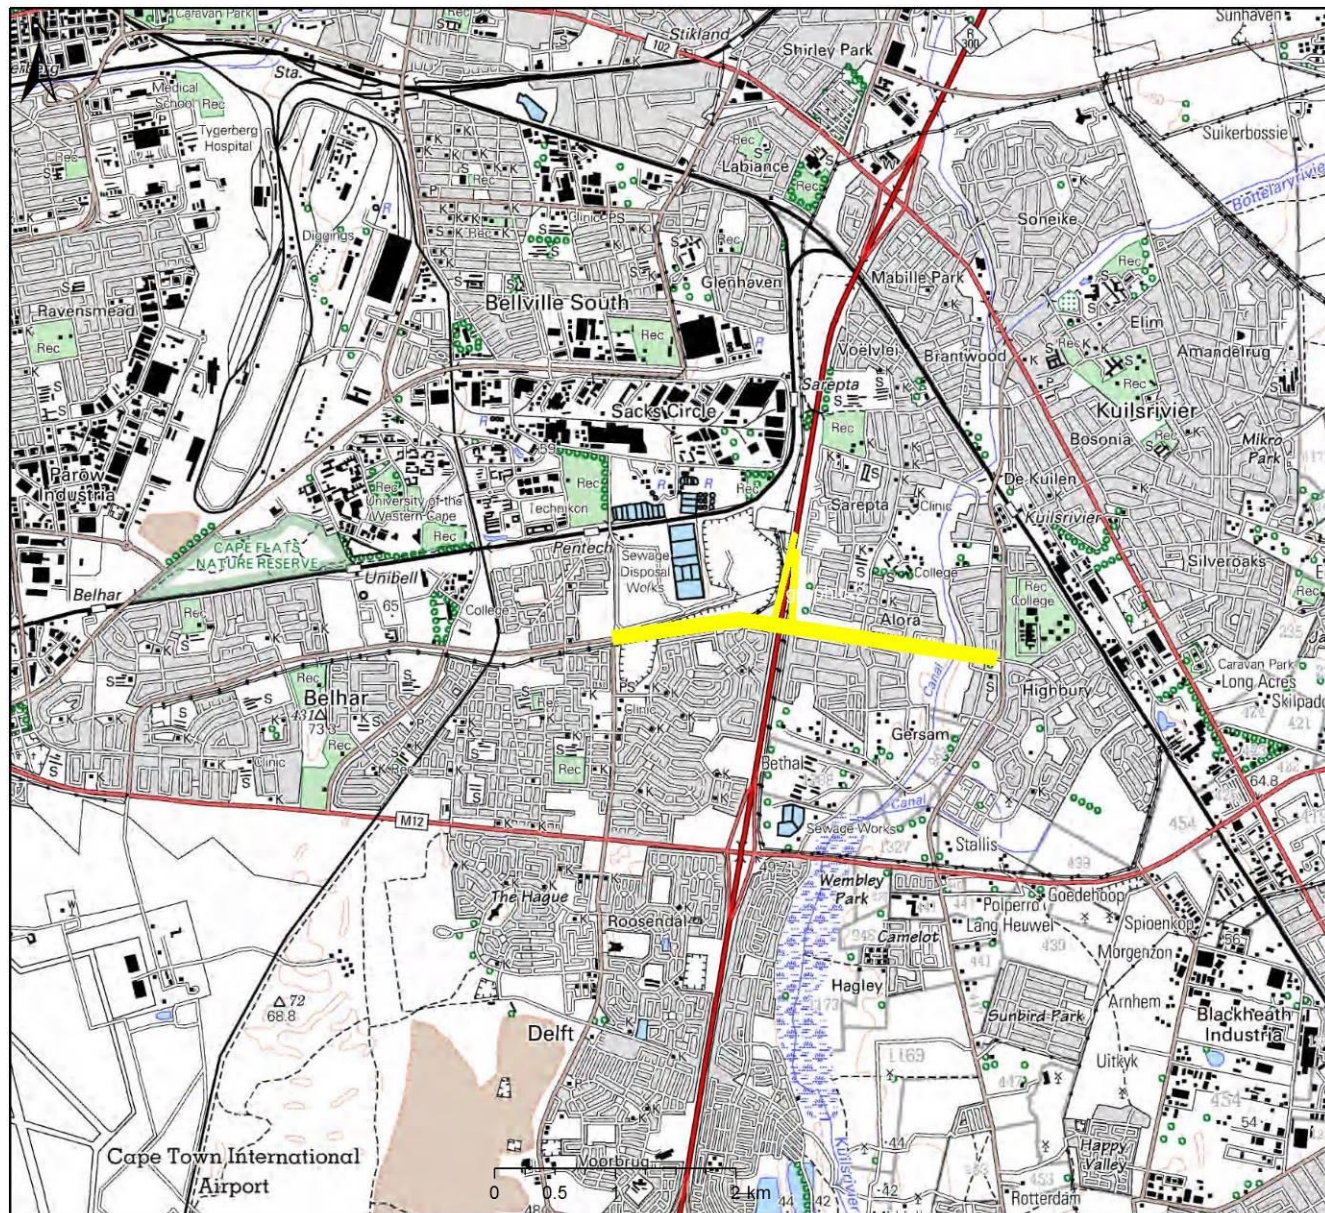

Appendix A:
Locality Map/s

Locality Map/s A1:
Google Earth Locality Maps

Proposed Erica Drive Expansion in Belhar

Legend
● Erica Drive Expansion

Google earth

© 2017 AfriGIS (Pty) Ltd.
Image © 2017 DigitalGlobe
© 2017 Google

Erica Drive Expansion

Legend

- Erica Drive Expansion

Locality Map/s A2:

1:50 000 Topographical Locality Map

1:50 000 Topographical Map of Proposed Erica

Scale: 1:50 000
 Date created: February 20, 2018

Locality Map/s A3:

Locality Map with GPS Co-ordinates