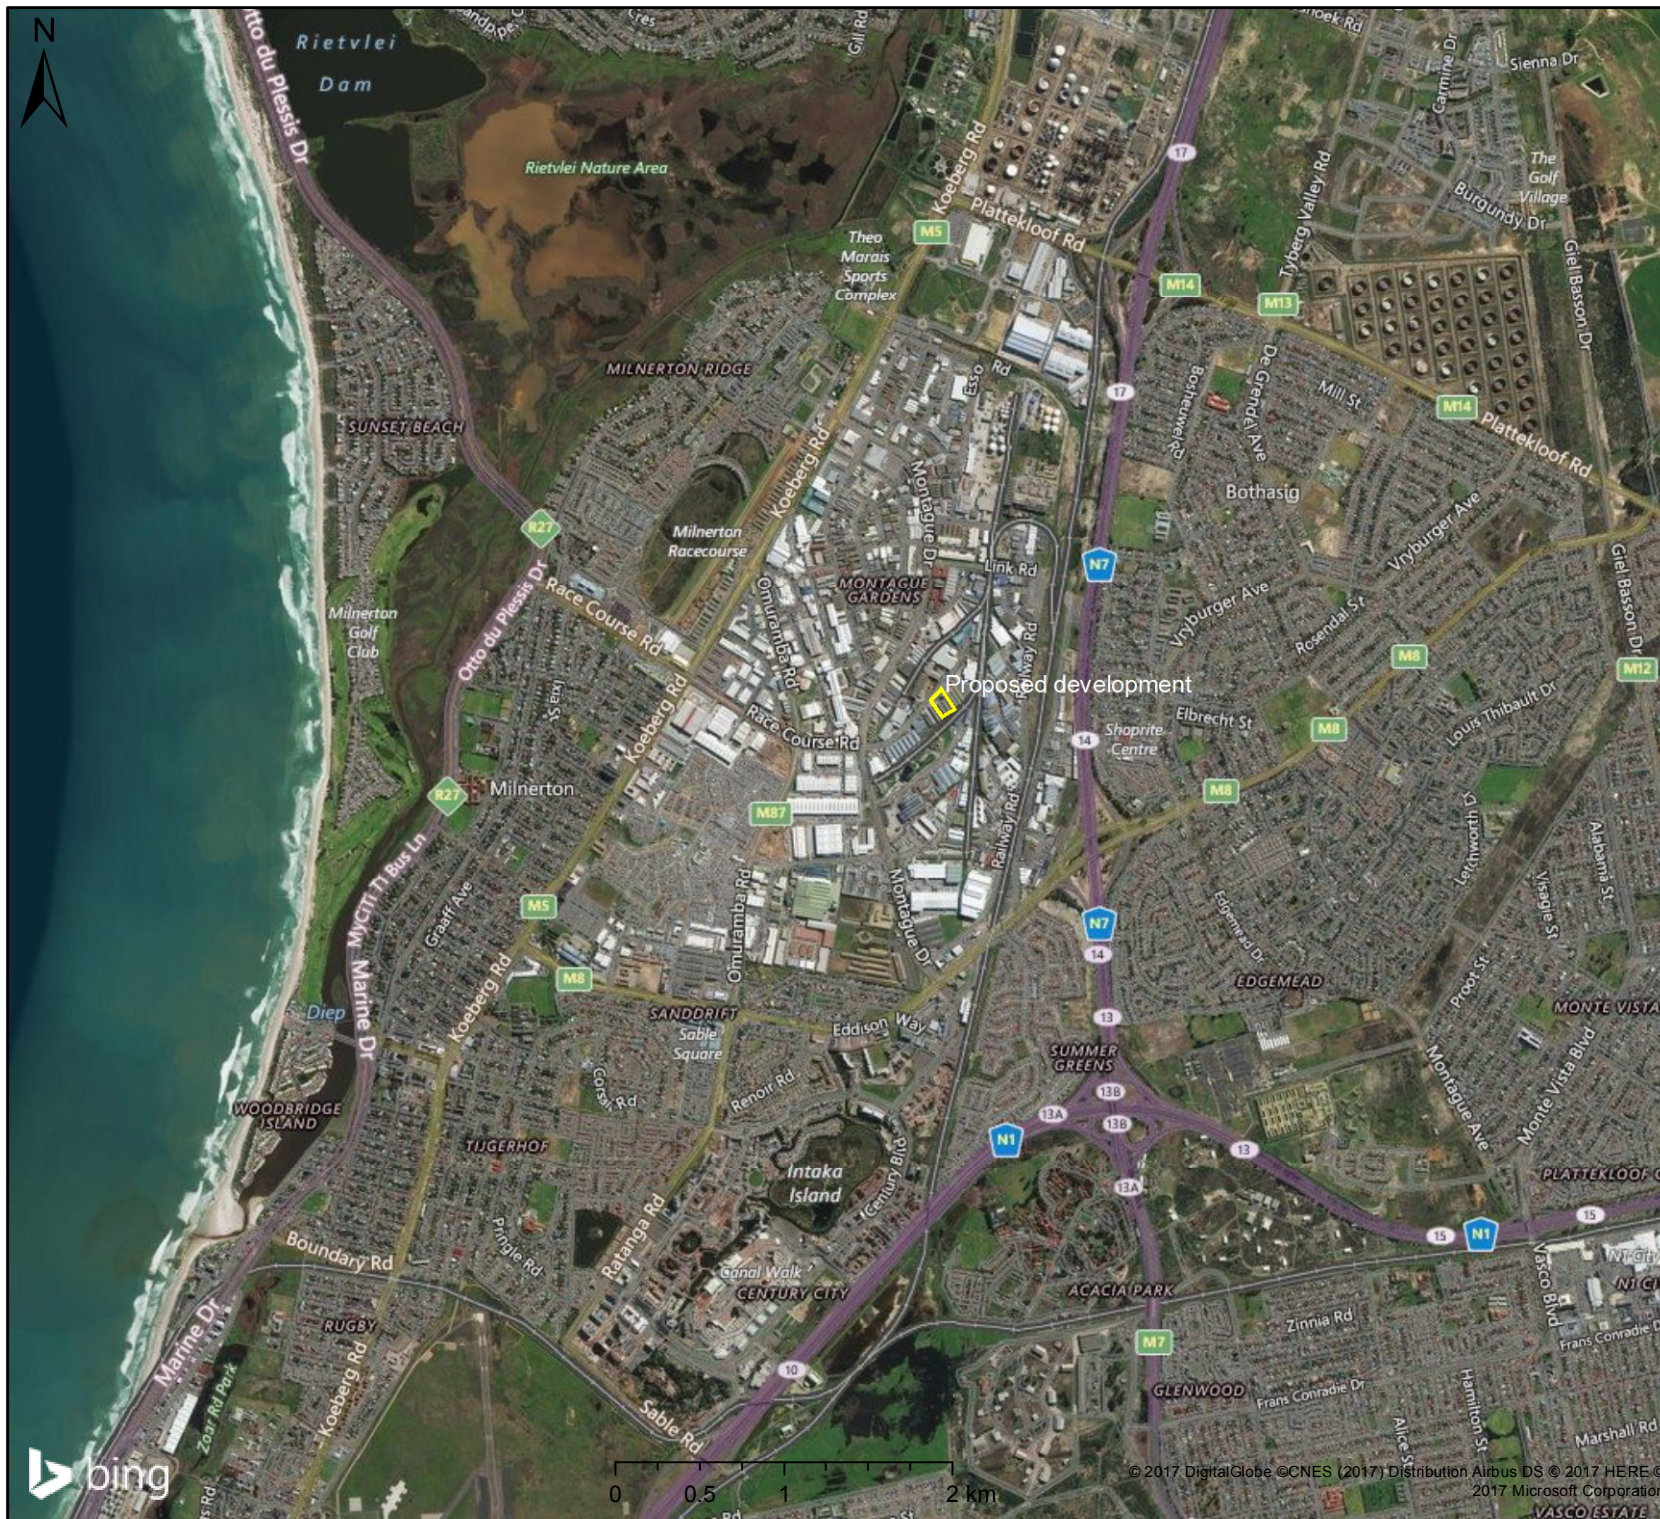

# Proposed Zest Factory 13 Bolt Avenue

Scale: 1:44 950

Date created: November 22, 2017

Western Cape  
Government

Agriculture

# Proposed Zest Factory 13 Bolt Avenue

Bolt Ave

Montague Gardens Industrial

Proposed development

Bolt Ave

0 0.0125 0.025 0.05 km

© 2017 DigitalGlobe © CNES (2017) Distribution Airbus DS © 2017 HERE © 2017 Microsoft Corporation

Scale: 1:1 030

Date created: November 22, 2017

**Western Cape  
Government**  
Agriculture