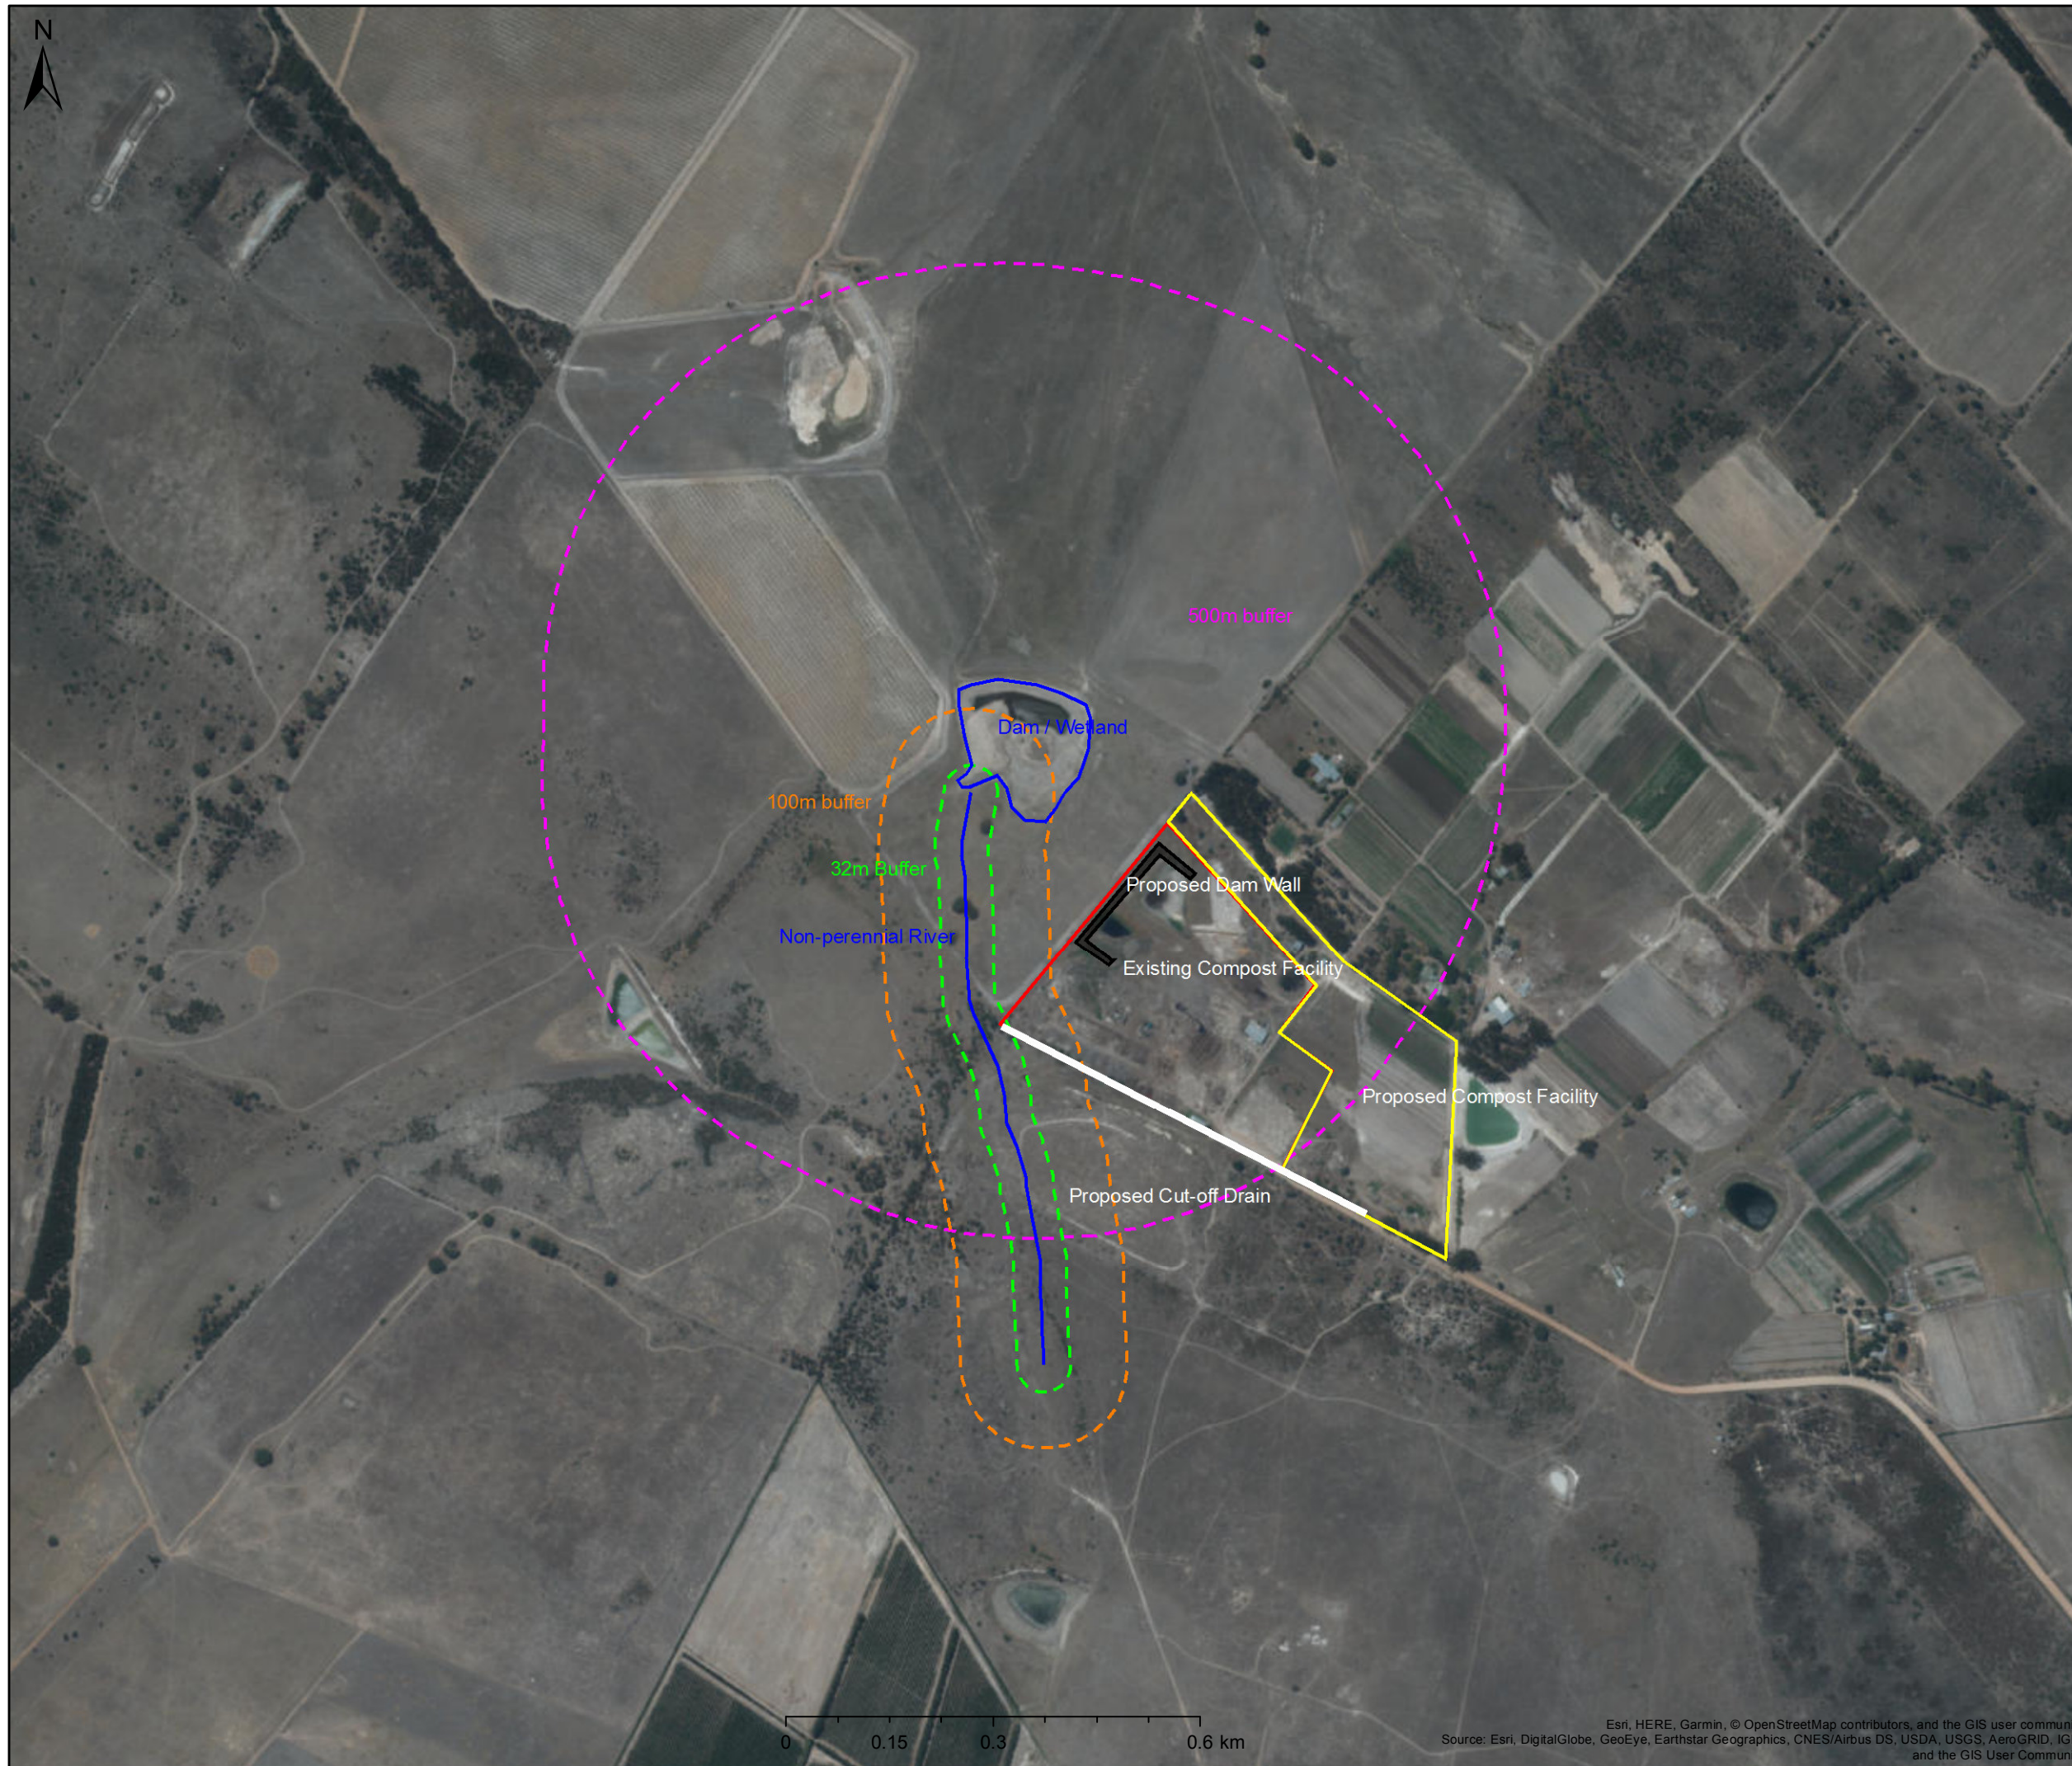

Groenfontein Compost Facility - Watercourses

Scale: 1:9 028

Date created: February 7, 2019