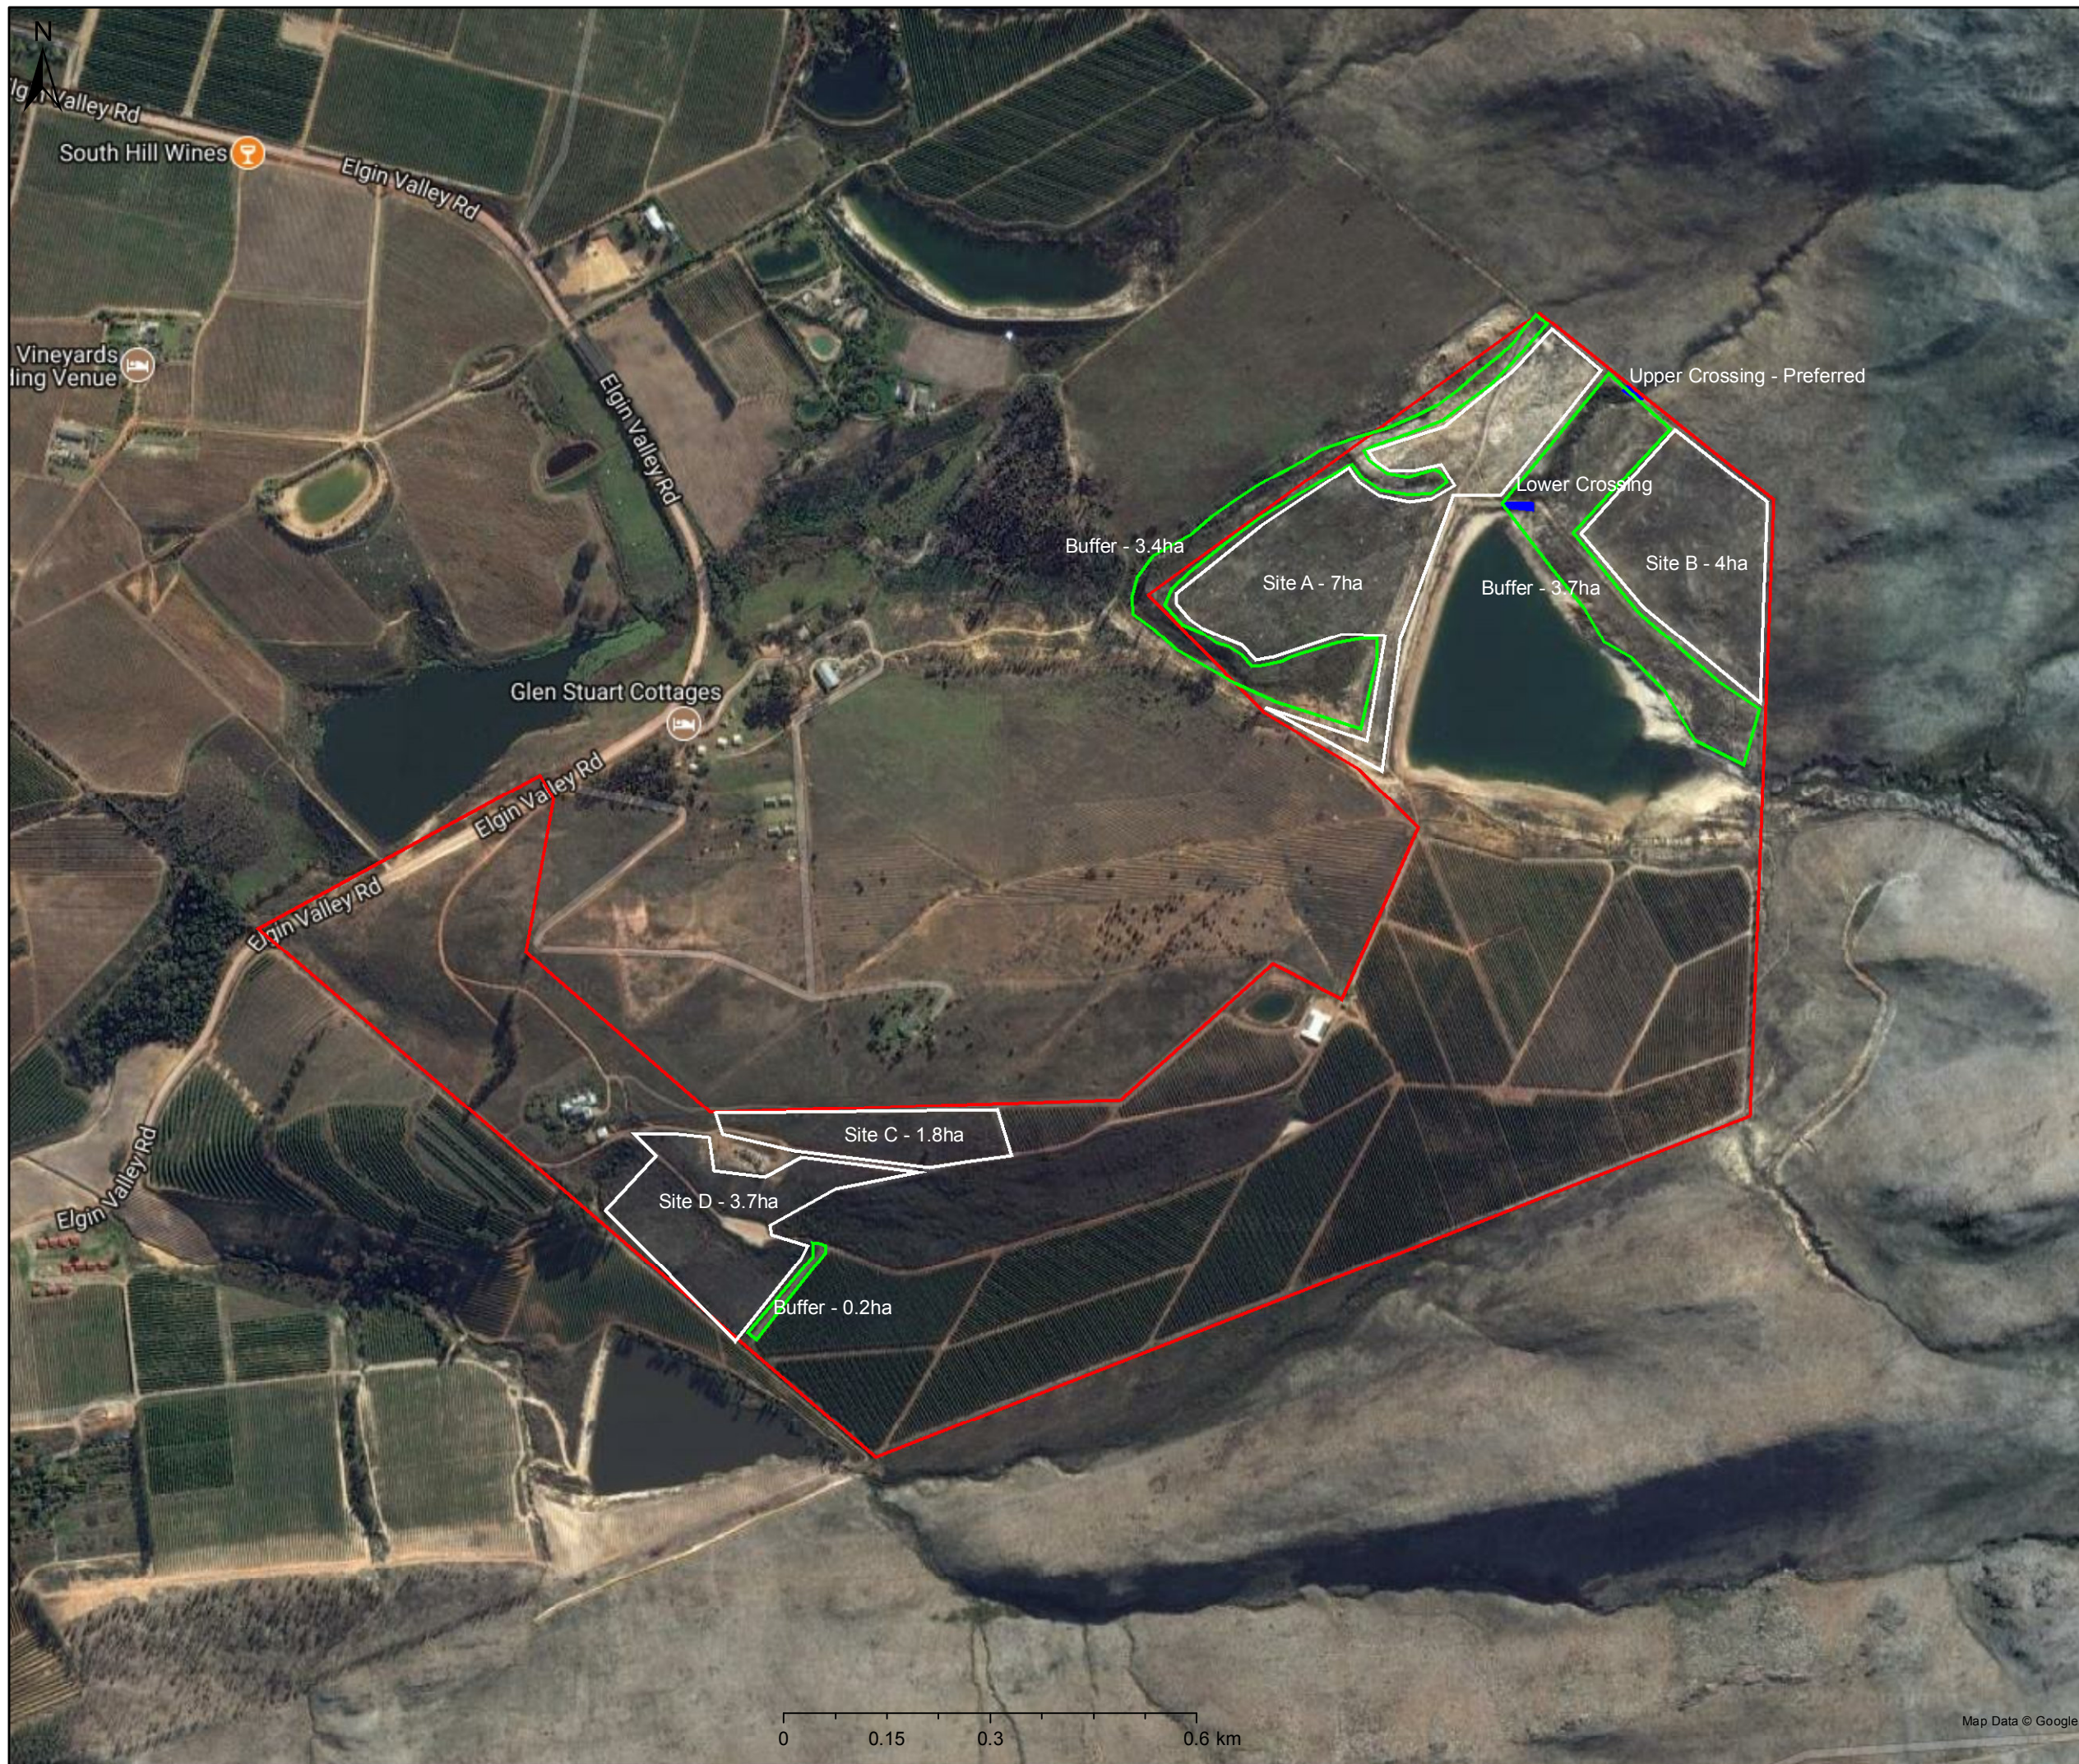

LA 1 - Preferred With No-Go Areas [~16.5ha]

Scale: 1:9 028

Date created: April 15, 2018