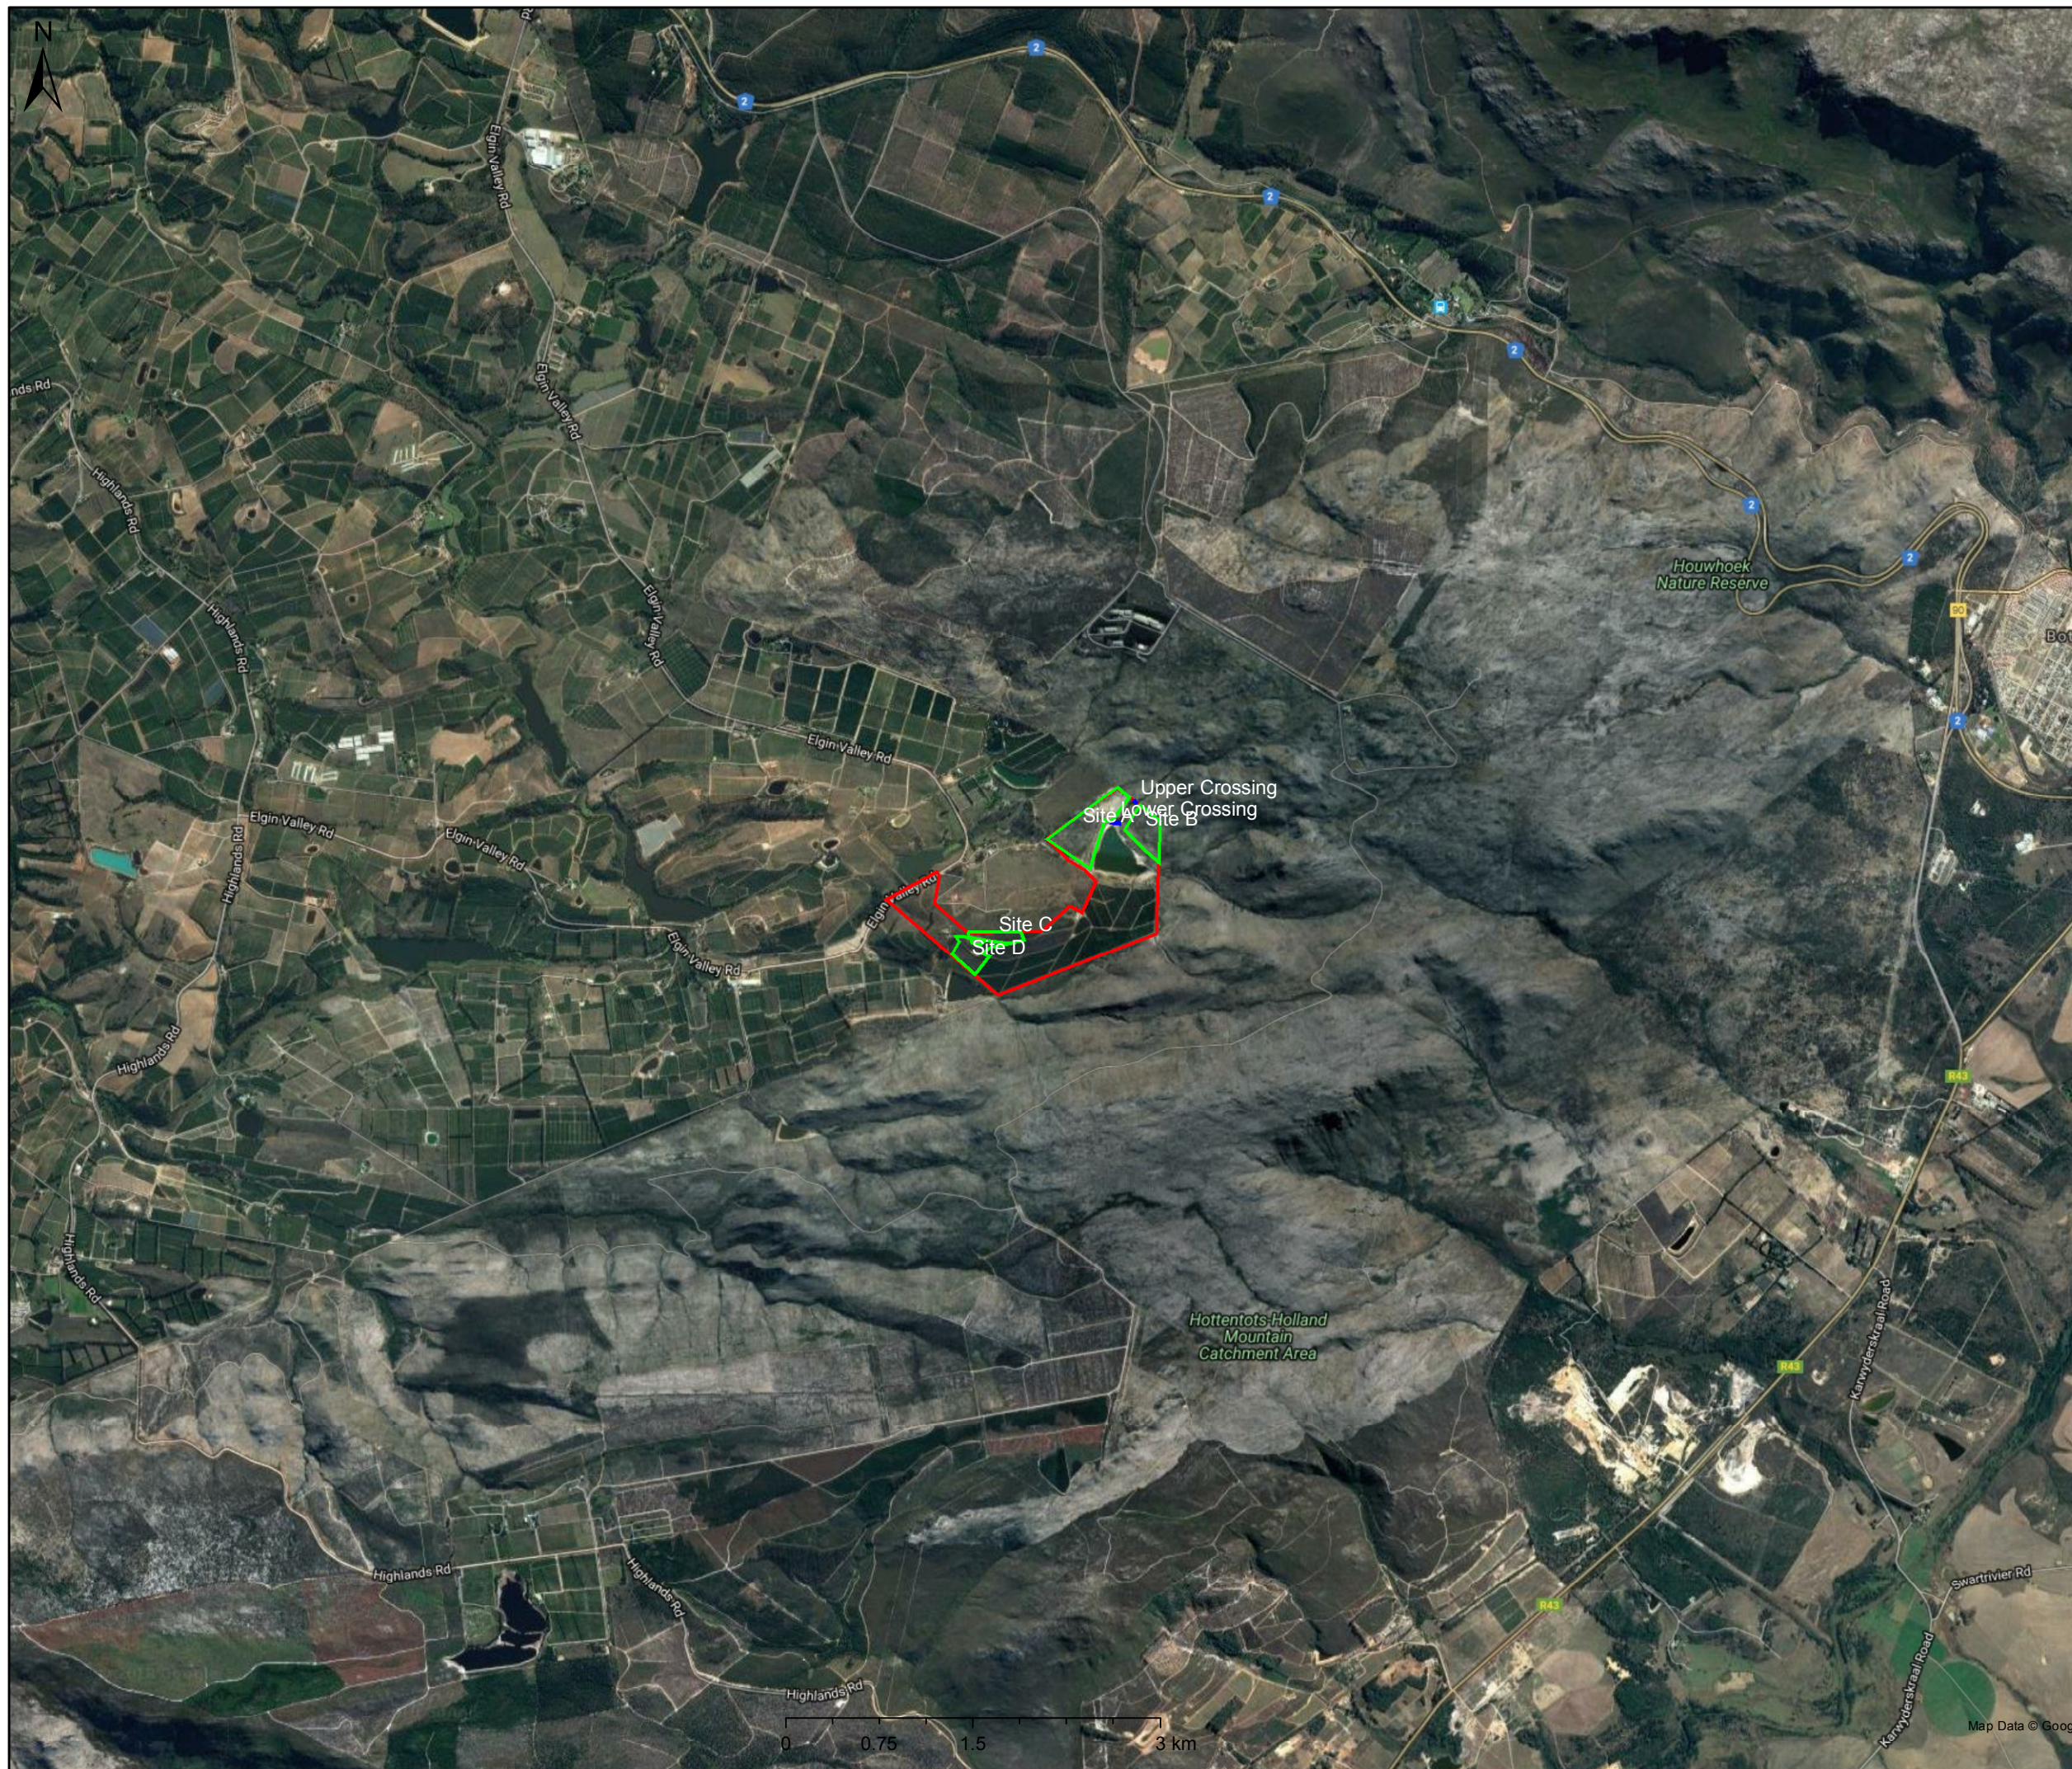

Corner Farm Portion 7 of
Farm No. 466 Caledon

Scale: 1:50 000

Date created: February 22, 2018