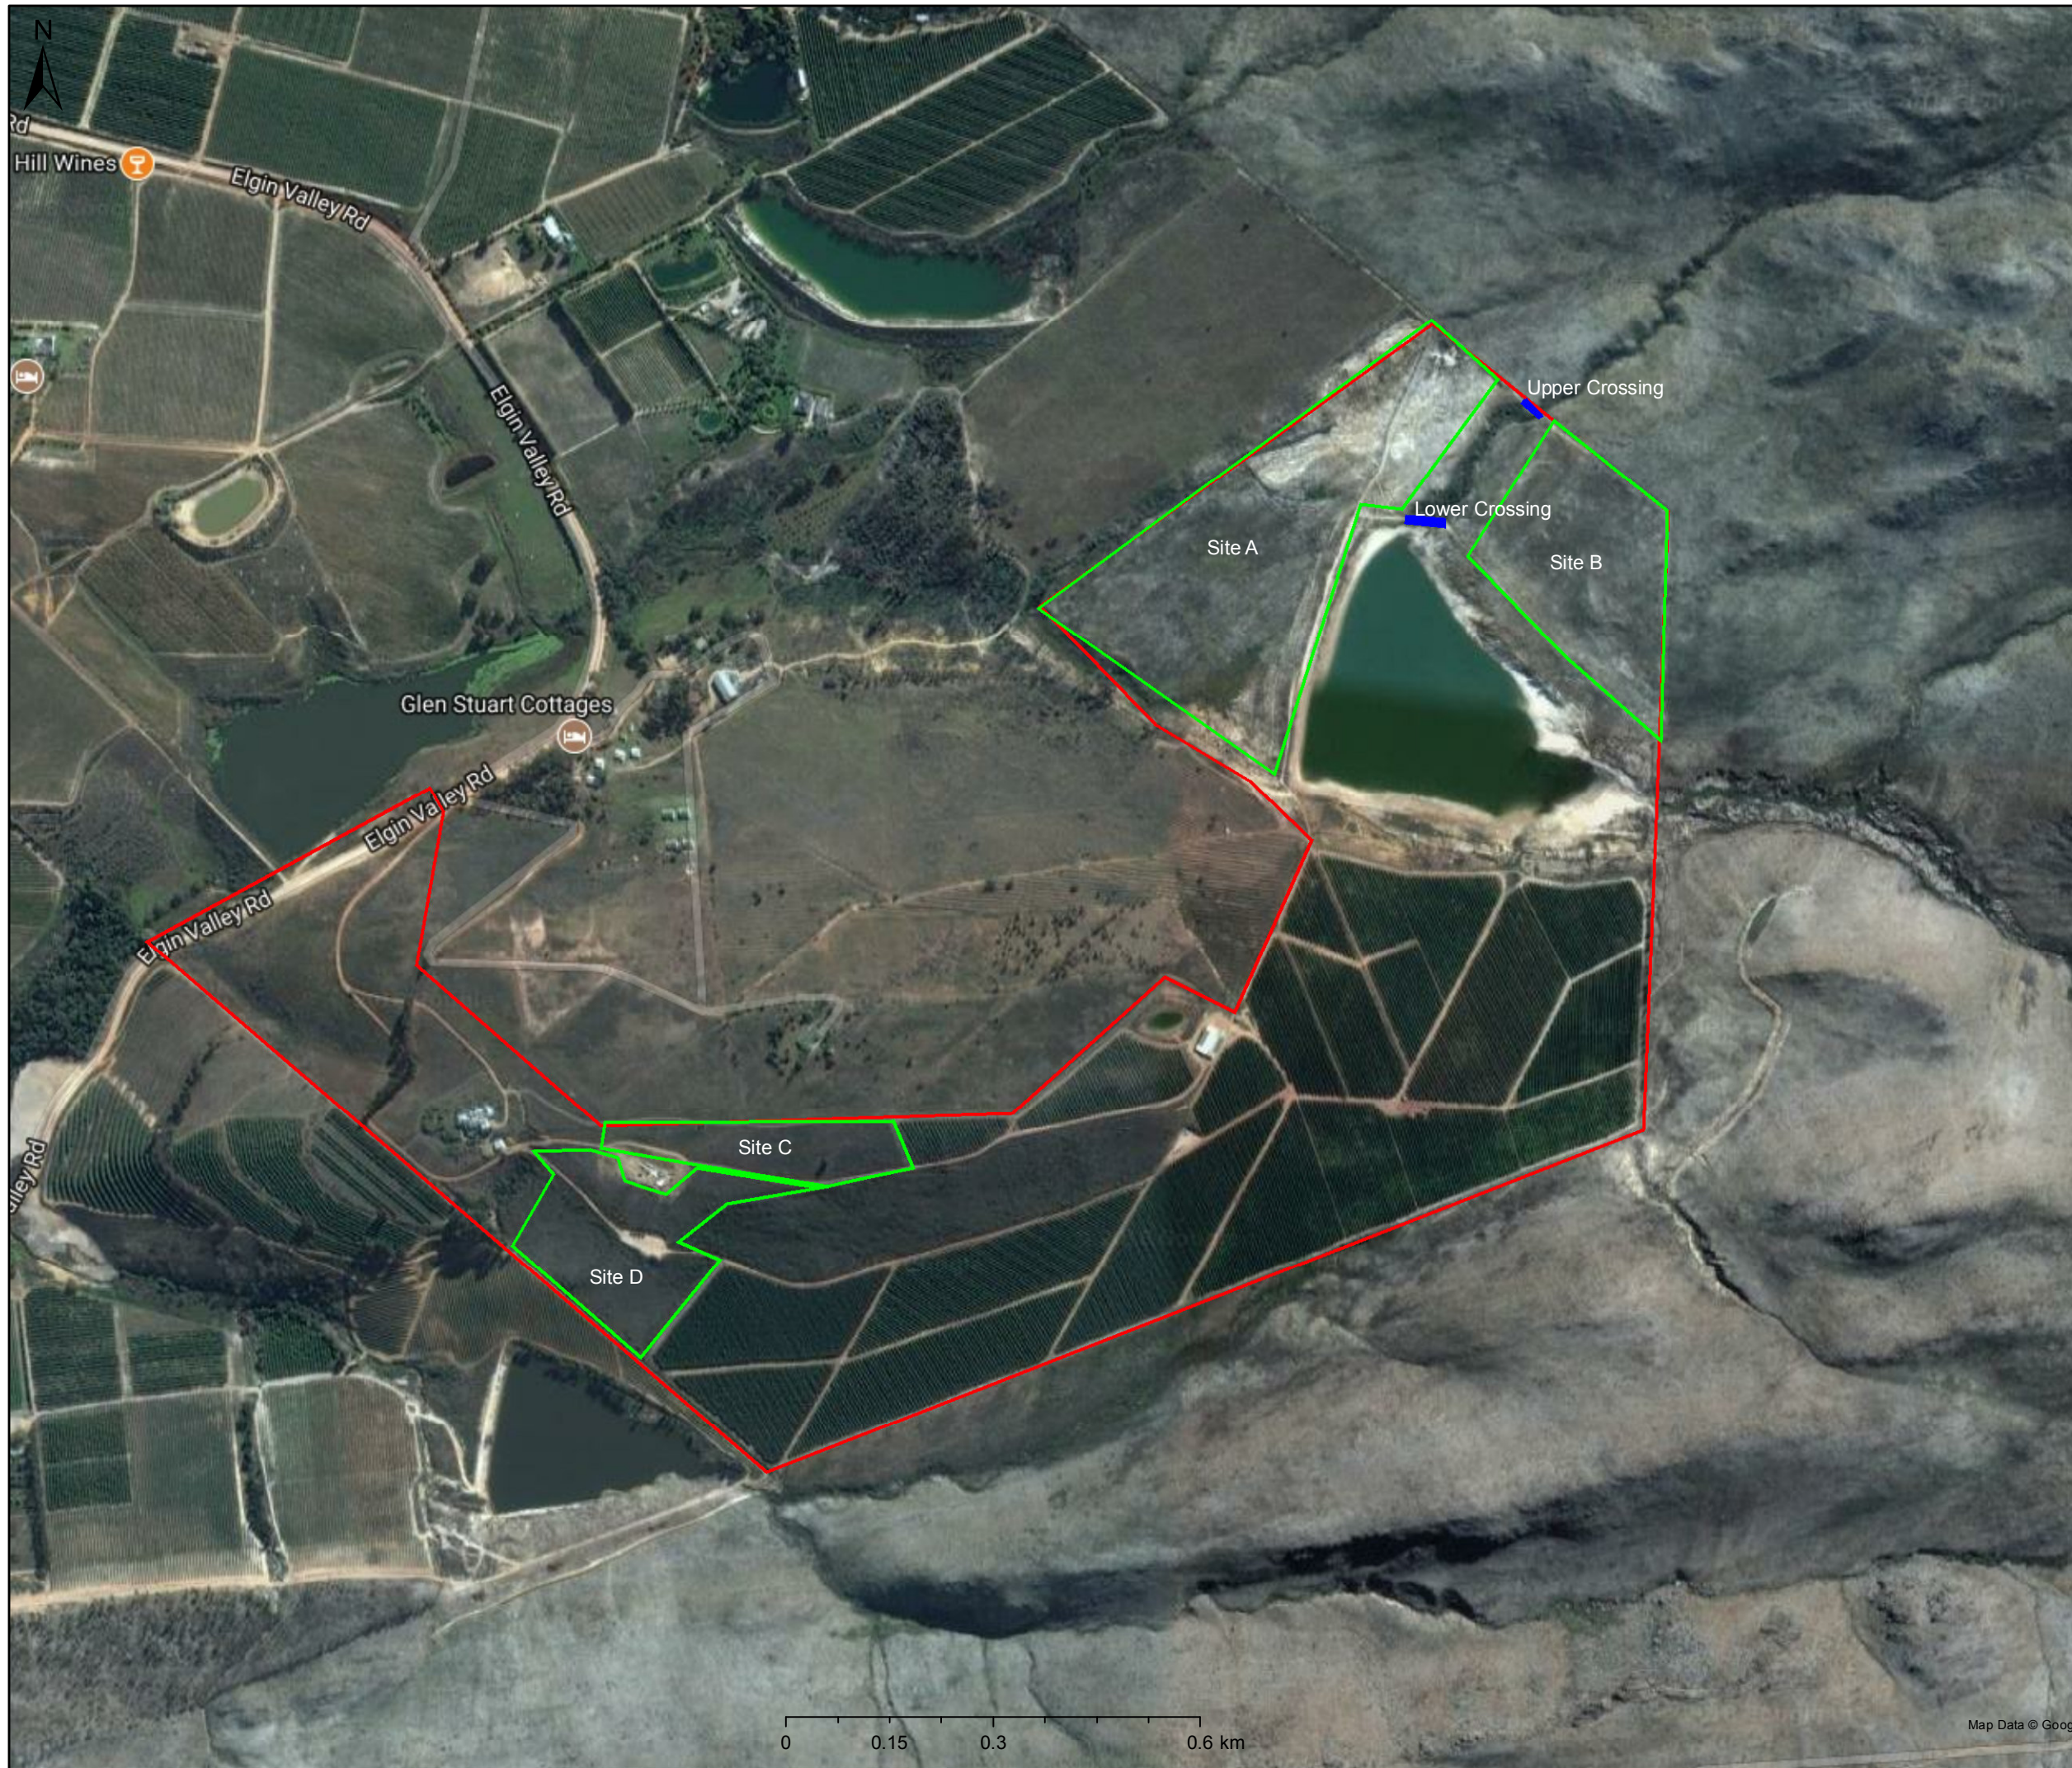

Corner Farm Portion 7 of Farm No. 466 Caledon

Scale: 1:9 028

Date created: February 22, 2018