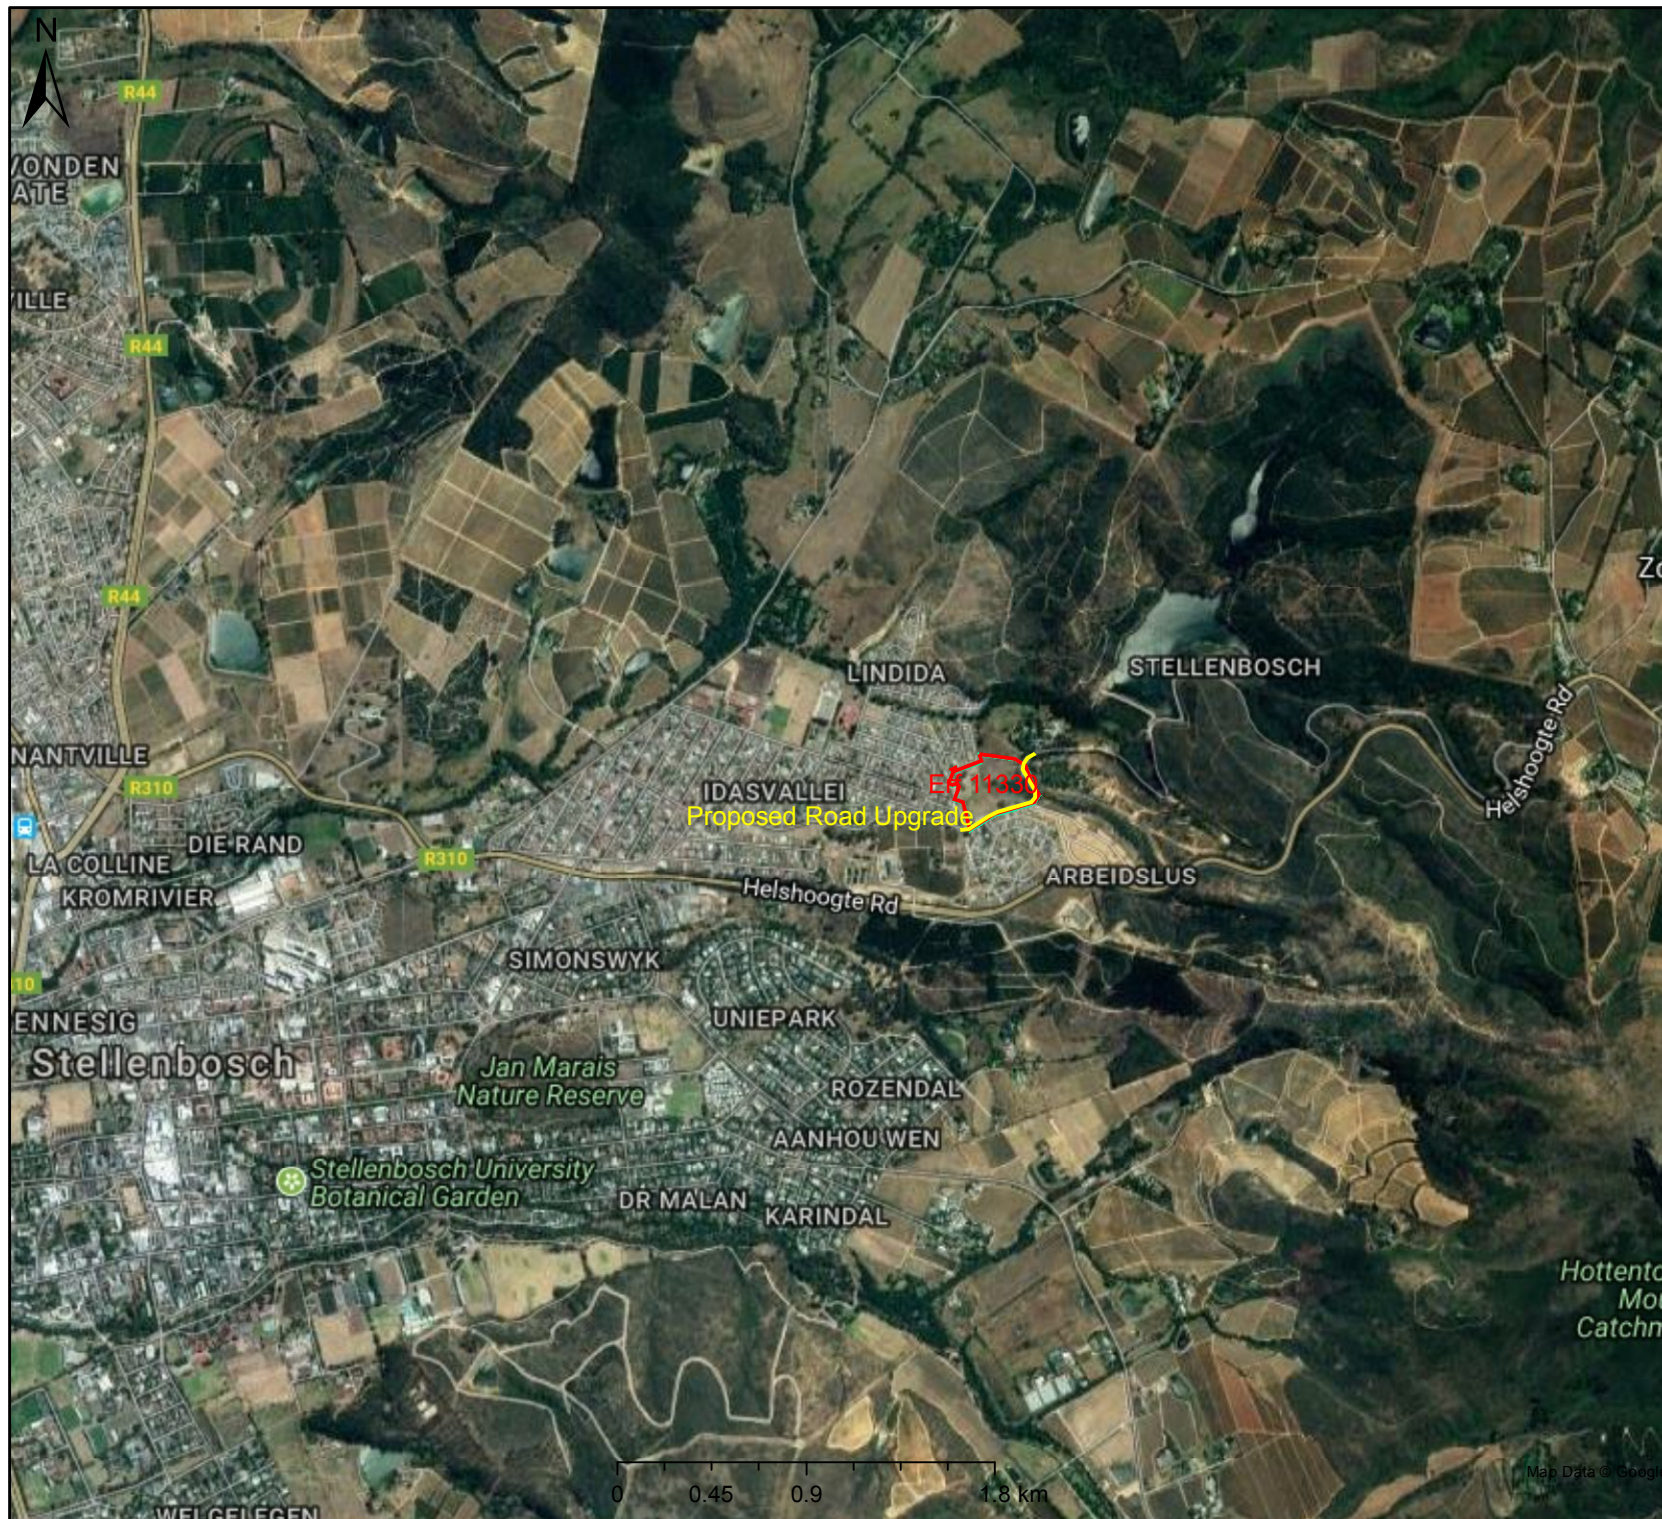

# Locality Map

Scale: 1:36 112

Date created: August 28, 2018

Western Cape  
Government

Agriculture

# Locality Map

Scale: 1:2 257

Date created: September 13, 2018

Western Cape  
Government

Agriculture